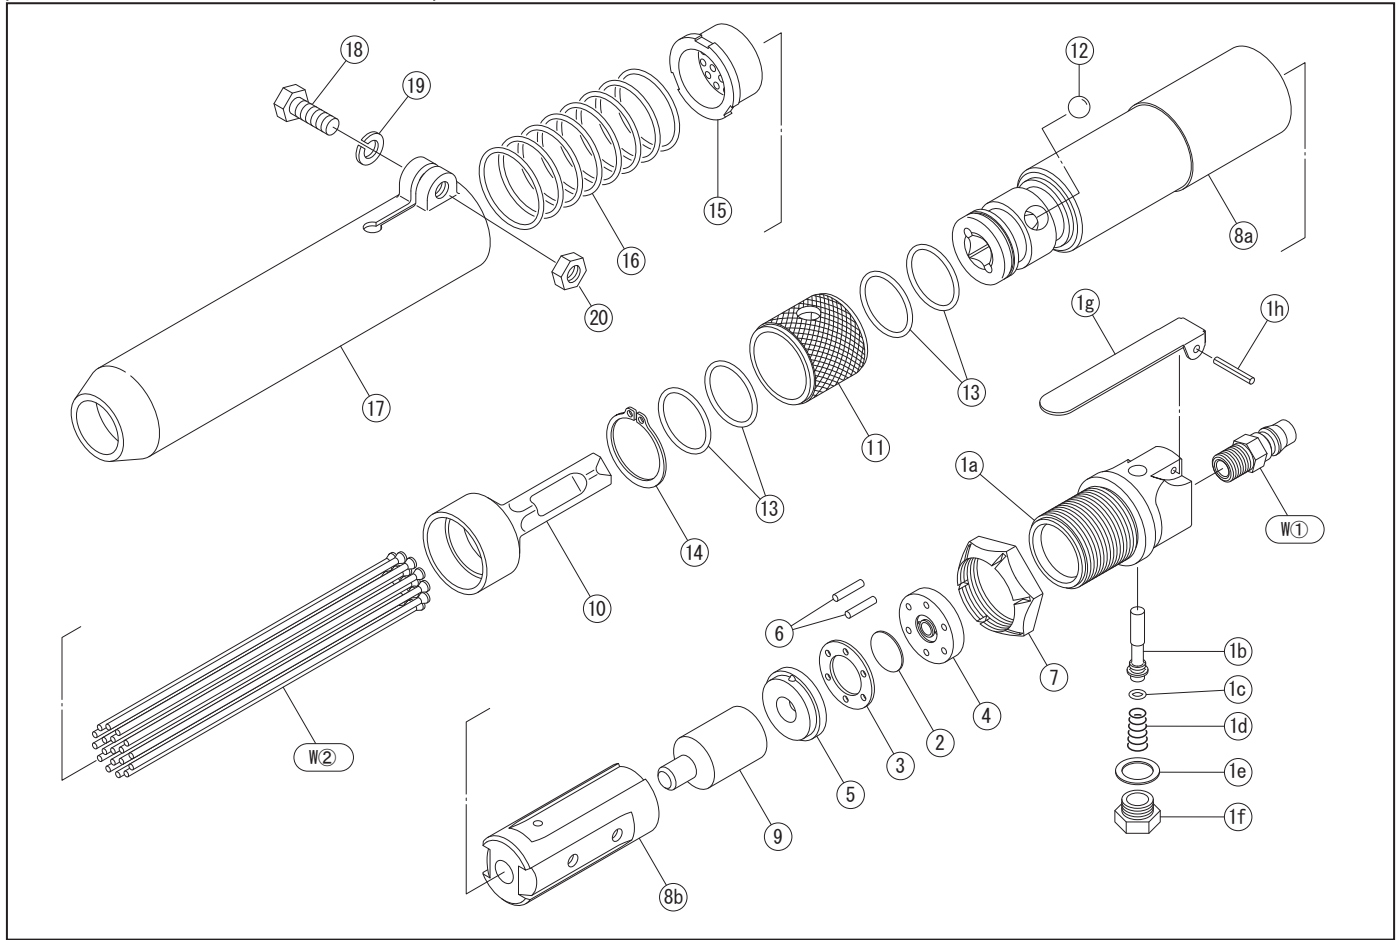

PARTS LIST

No.	Code	Name Of Part	Q'ty	No.	Code	Name Of Part	Q'ty
1	C4301	Throttle Body Assy	1	16	9216	Return Spring 39.5*83	1
1a	4301	Throttle Body	1	17	4310	Outer Cylinder	1
1b	4103	Throttle Rod	1	18	9622	Hex.Socket Bolt M8-25	1
1c	9400	O-Ring P-4	1	19	9683	Spring Washer M8	1
1d	9230	Throttle Spring	1	20	9641	Hex.Nut M8	1
1e	9736	Gasket 14*20*1	1	W①	9105	Coupling PM22	1
1f	4106	Throttle Cap	1	W②	9988	Needle 3mm	19
1g	4108	Throttle Lever	1				
1h	9552	Spring Pin 3*22	1				
2	2015	Valve	1				
3	4505	Valve Case	1				
4	4506	Upper Valve Sheet	1				
5	4507	Lower Valve Sheet	1				
6	9510	Valve Pin 3*9.8	2				
7	4504	Lock Nut	1				
8	C4311	Cylinder Assy	1				
8a	4311	Cylinder	1				
8b	4312	Liner	1				
9	4511	Piston	1				
10	4303	Anvil	1				
11	4304	Sleeve	1				
12	9452	Steel Ball 7/16	1				
13	9408	O-Ring P-26	4				
14	9711	Snap Ring STW30	1				
15	4307	Needle Holder	1				