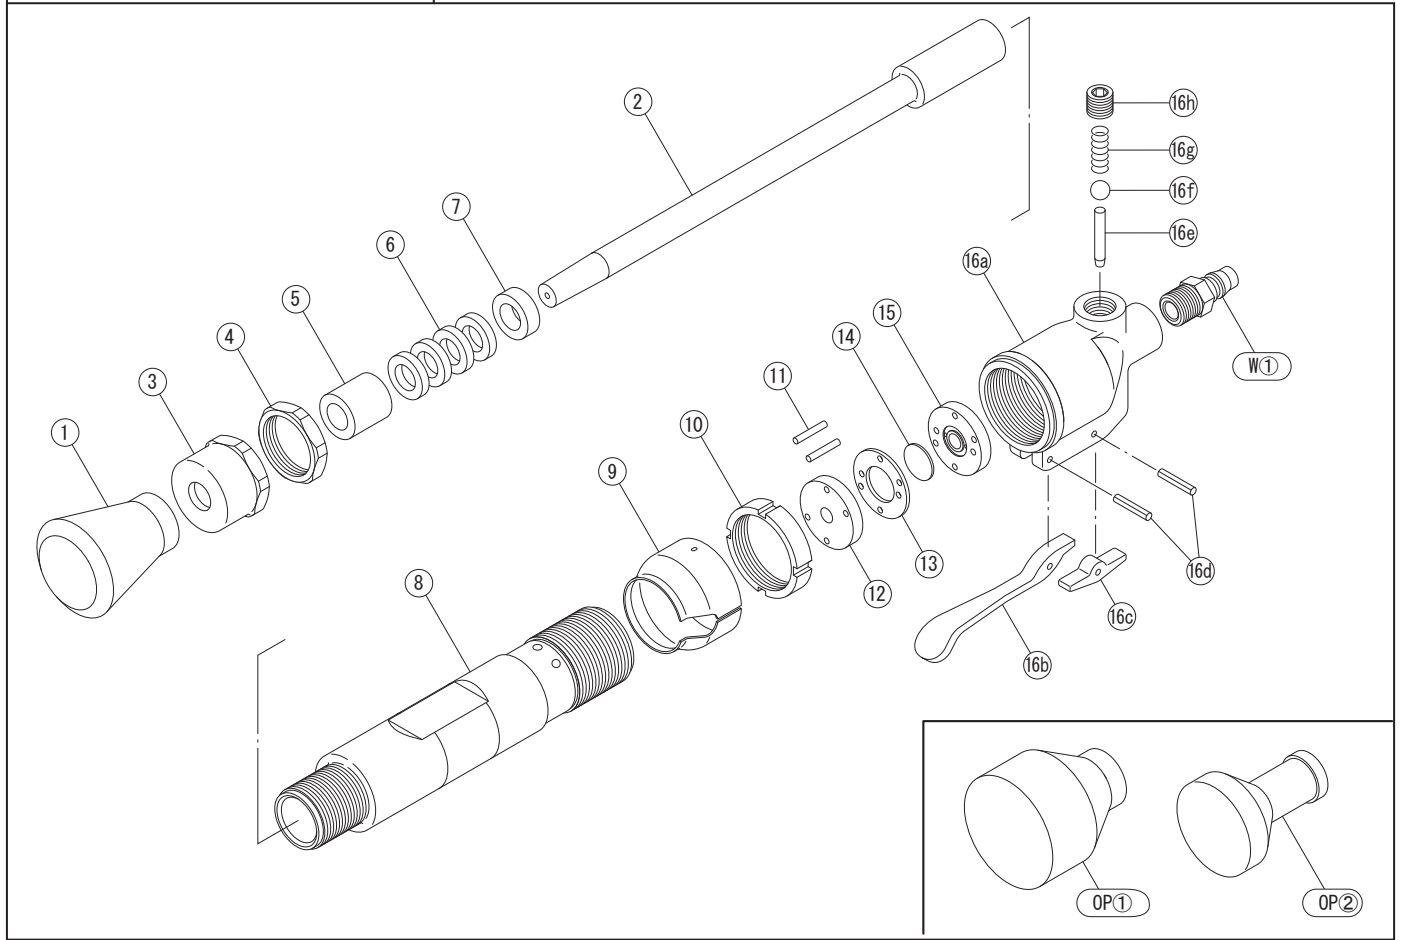

PARTS LIST

No.	Code	Name Of Part	Q'ty	No.	Code	Name Of Part	Q'ty
*1	5151	Rubber Butt $\phi 50$	1				
*2	5154	Piston 260mm	1	OP①	5152	Rubber Butt(Big) $\phi 60$	1
3	5156	Ground	1	OP②	5153	Steel Butt $\phi 50$	1
4	5157	Ground Nut	1				
*5	5158	Piston Bush	1	*2	5155	Piston(Long) 300mm	1
*6	5159	Leather Packing $23.5 \times 14 \times 5$	6				
7	5160	Packing Bush	1				
8	5161	Cylinder	1				
9	5162	Exhaust Cover	1				
10	5163	Lock Nut	1				
11	9512	Valve Pin 3×18.8	2				
12	5164	Lower Valve Sheet	1				
13	5165	Valve Case	1				
14	2015	Valve	1				
15	5166	Upper Valve Sheet	1				
16	C5167	Handle Assy	1				
16a	5167	Handle Body	1				
16b	5017	Lever (Long)	1				
16c	5018	Lever (Short)	1				
16d	9553	Lever Pin 4×22	2				
16e	5020	Throttle Pin	1				
16f	9471	Throttle Valve $3/8$	1				
16g	9202	Throttle Spring 9×22	1				
16h	9480	Throttle Plug $1/4$	1				
W①	9106	Coupling $\text{PM}23$	1				