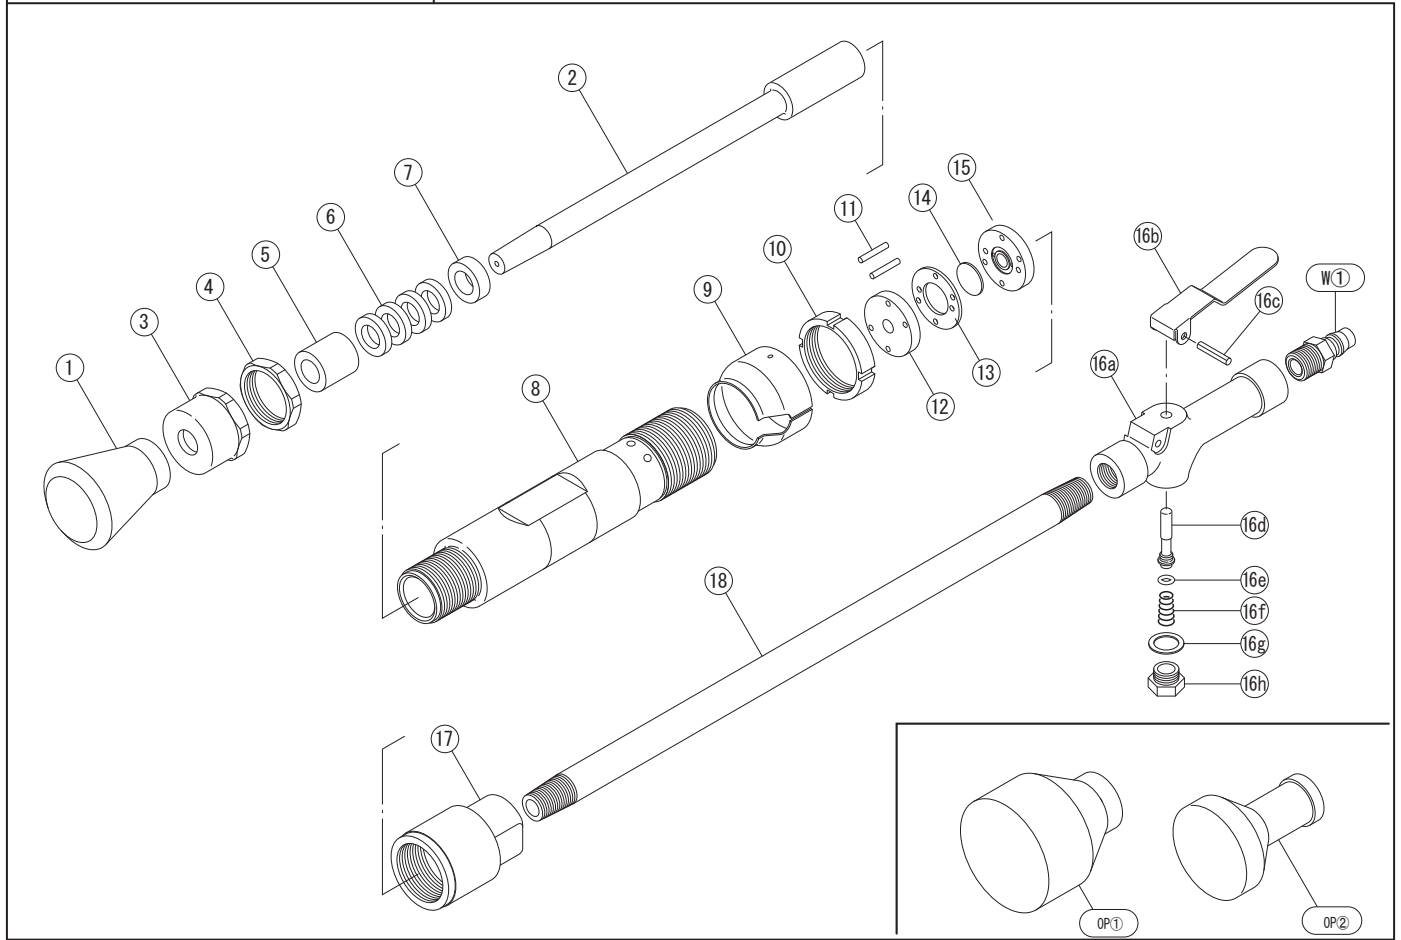

PARTS LIST

No.	Code	Name Of Part	Q'ty	No.	Code	Name Of Part	Q'ty
*1	5151	Rubber Butt $\phi 50$	1	18	5055	Pipe $3/8 \times 420$	1
*2	5154	Piston 260mm	1	W①	9106	Coupling $\text{PM}23$	1
3	5156	Ground	1				
4	5157	Ground Nut	1				
*5	5158	Piston Bush	1	OP①	5152	Rubber Butt(Big) $\phi 60$	1
*6	5159	Leather Packing $23.5 \times 14 \times 5$	6	OP②	5153	Steel Butt $\phi 50$	1
7	5160	Packing Bush	1	*2	5155	Piston(Long) 300mm	1
8	5161	Cylinder	1				
9	5162	Exhaust Cover	1				
10	5163	Lock Nut	1				
11	9512	Valve Pin 3×18.8	2				
12	5164	Lower Valve Sheet	1				
13	5165	Valve Case	1				
14	2015	Valve	1				
15	5166	Upper Valve Sheet	1				
16	C5050	Handle Assy	1				
16a	5050	Handle Body	1				
16b	5051	Lever	1				
16c	9554	Lever Pin 4×25	1				
16d	5057	Throttle Rod	1				
16e	9400	O-Ring P-4	1				
16f	9202	Throttle Spring 9×22	1				
16g	9736	Gasket $14 \times 20 \times 1$	1				
16h	4106	Throttle Cap	1				
17	5170	Cap	1				