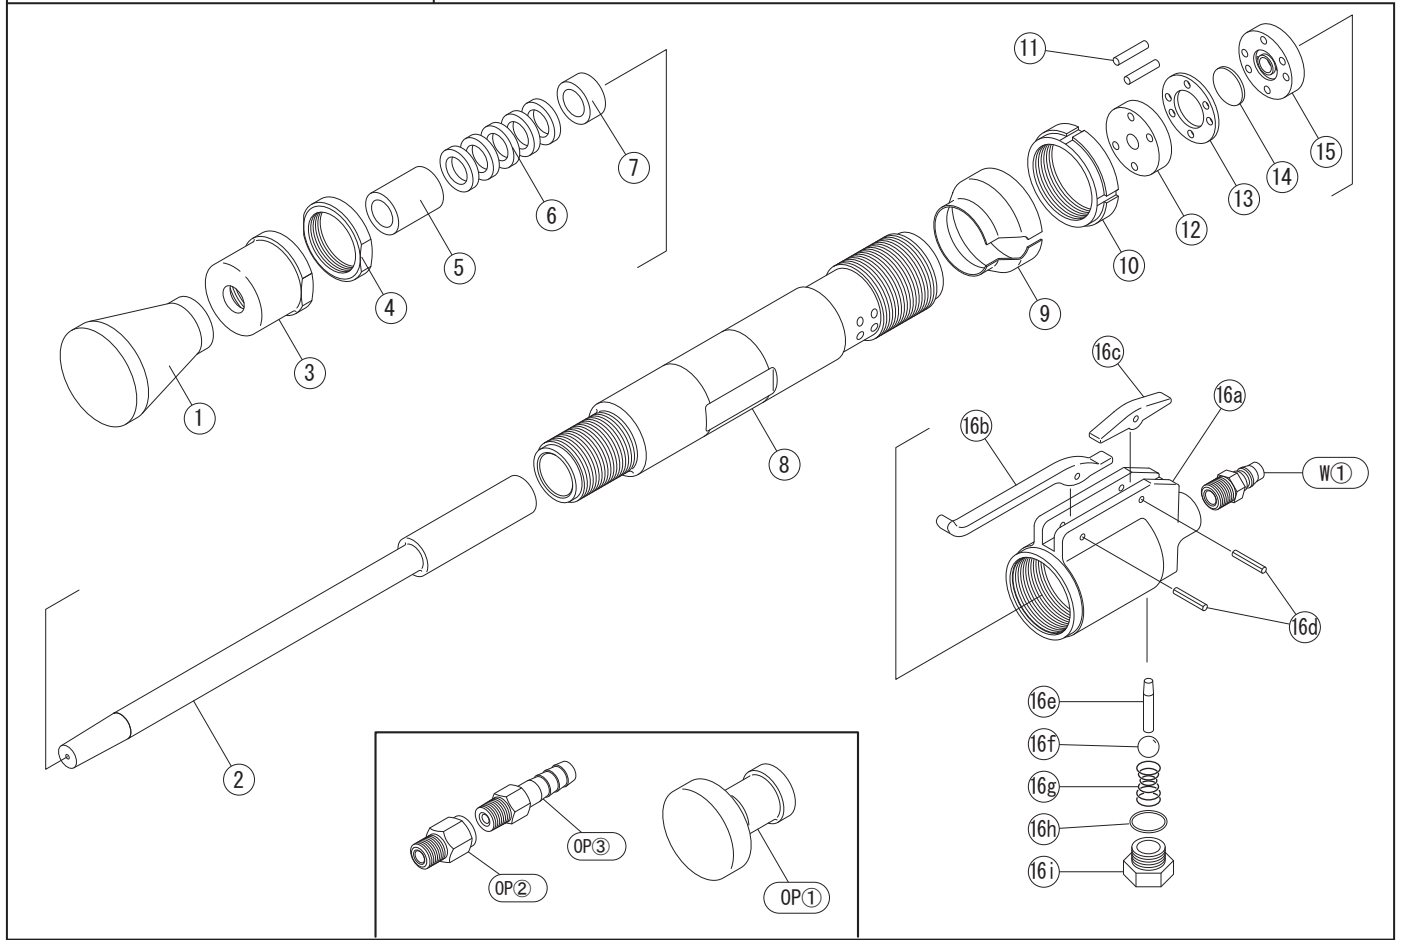

PARTS LIST

No.	Code	Name Of Part	Q'ty	No.	Code	Name Of Part	Q'ty
*1	5201	Rubber Butt φ65	1	W①	9106	Coupling PM23	1
2	5203	Piston 385mm	1				
3	5204	Ground	1				
4	5205	Ground Nut	1	OP①	5202	Steel Butt φ59	1
5	5206	Piston Bush	1	OP②	9058	Inlet Bush 3/8-3/8	1
6	5207	Leather Packing 28*18*5	5	OP③	9035	Hose Nipple(B) 3/8-1/2	1
7	5208	Packing Bush	1				
8	5209	Cylinder	1				
9	5210	Exhaust Cover	1				
10	5211	Lock Nut	1				
11	9520	Valve Pin 5*24.8	2				
12	5212	Lower Valve Sheet	1				
13	5213	Valve Case	1				
14	5214	Valve	1				
15	5215	Upper Valve Sheet	1				
16	C5251	Handle Assy	1				
16a	5251	Handle Body	1				
16b	5252	Lever(Big)	1				
16c	5253	Lever(Small)	1				
16d	9554	Lever Pin 4*25	2				
16e	2010	Throttle Pin #41	1				
16f	9472	Throttle Valve 1/2	1				
16g	9240	Throttle Spring	1				
16h	9406	O-Ring S-15	1				
16i	5224	Throttle Cap	1				