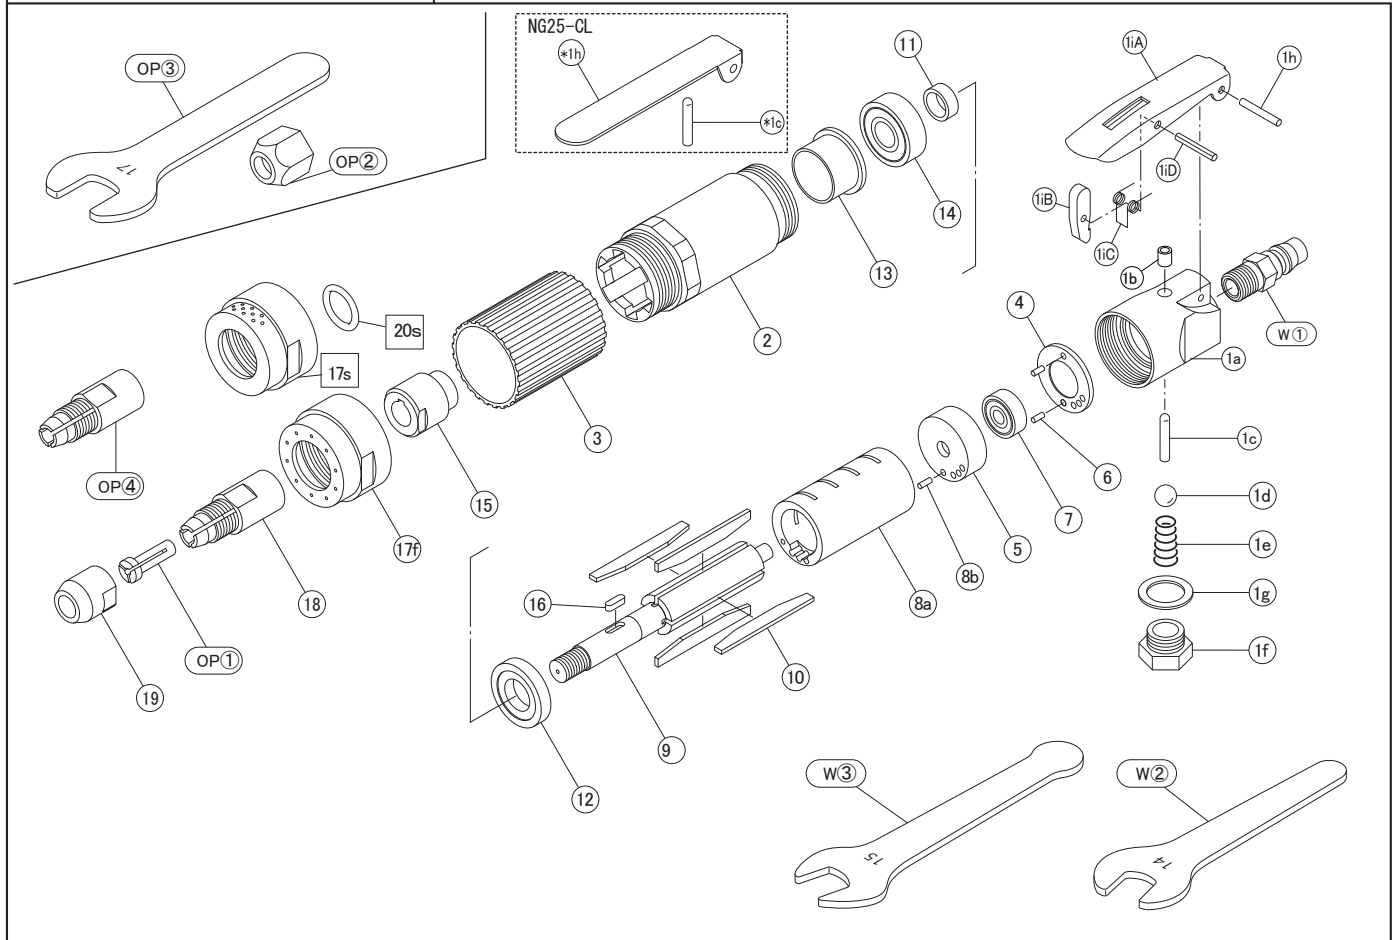

PARTS LIST

【Model】 NG25-CS,-CL
<Front Exhaust > <Side Exhaust -se>

No.	Code	Name Of Part	Q'ty	No.	Code	Name Of Part	Q'ty
1	C7049	Throttle Body Assy	1	15	7046	Inner Flange	1
1a	7049	Throttle Body	1	16	6021	Key 3*2.5*9	1
1b	7034	Throttle Bush	1	17f	7047	Exhaust Cover(Front Type)	1
1c	9519	Throttle Pin 4*22.8	1	18	7025	Collet Chuck	1
1d	9474	Throttle Valve 5/16	1	19	7026	Collet Nut	1
1e	9230	Throttle Spring	1	W①	9105	Coupling PM22	1
1f	4106	Throttle Cap	1	W②	9812	Spanner 14mm	1
1g	9736	Gasket 14*20*1	1	W③	9813	Spanner 15mm	1
1h	9552	Throttle Lever Pin 3*22	1			<NG25-CS-se>	
1i	C7063	Sefty Lever Assy	1	17s	7048	*Exhaust Cover (Side Type)	1
2	7036	Motor Case	1	20s	9404	O-Ring P14	1
3	7037	Motor Case Cover	1			<NG25-CL>	
4	7038	Spacer	1	*1c	9517	Throttle Pin 4*19.8	1
5	7039	Upper Plate	1	*1h	4107	Throttle Lever	1
6	9550	Spring Pin 2*6	1				
7	9299	Ball Bearing 606	2	OP①	7027	Collet Bush 3mm	1
8	C7040	Cylinder Assy	1	OP②	7030	Collet Nut (Hex.)	1
8a	7040	Cylinder	1	OP③	9814	Spanner 17mm	1
8b	9550	Spring Pin 2*6	1	OP④	7032	Collet Chuck 6.35mm	1
9	7041	Rotor	1				
10	7042	Vane	1				
11	7043	Rotor Bush	4				
12	7044	Lower Plate	1				
13	7045	Bearing Case	1				
14	9304	Ball Bearing 6000	1				