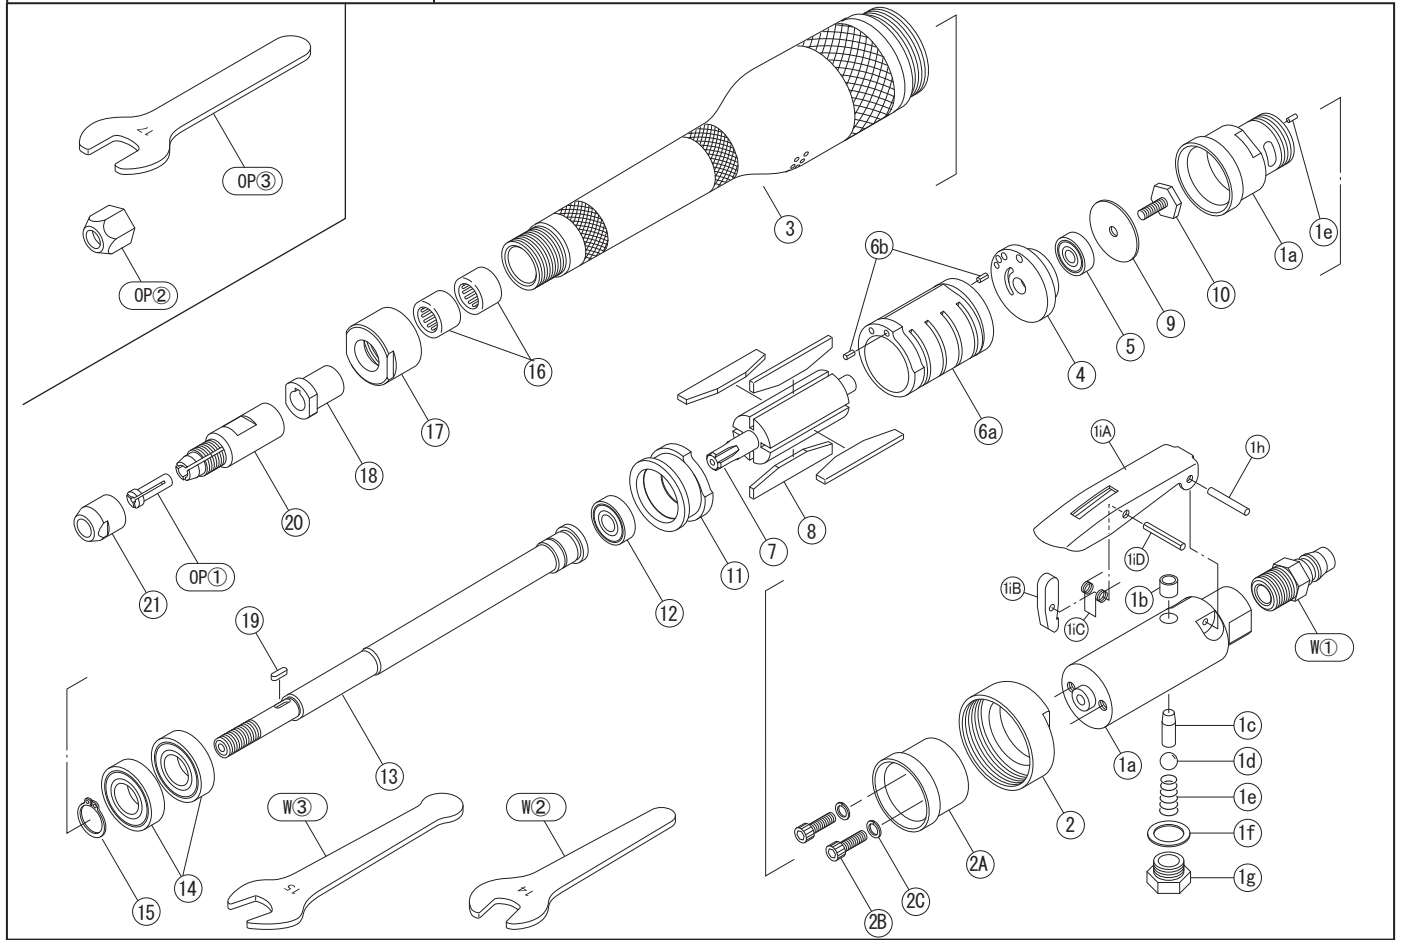

PARTS LIST

No.	Code	Name Of Part	Q'ty	No.	Code	Name Of Part	Q'ty
1	C7150	Throttle Body Assy	1	8	6016	Vane	4
1a	7150	Throttle Body	1	9	7110	Bearing Plate	1
1b	7151	Throttle Bush	1	10	7111	Hex.Bolt M5*9.5	1
1c	7153	Throttle Pin 6*21	1	11	7112	Lower Plate	1
1d	9471	Throttle Valve 3/8	1	12	9303	Ball Bearing 629	1
1e	9230	Throttle Spring	1	13	7210	Spindle	1
1f	9736	Gasket 14*20*1	1	14	9305	Ball Bearing 6002	2
1g	4106	Throttle Cap	1	15	9710	Snap Ring STW15	1
1h	9552	Spring Pin 3*22	1	16	9320	Needle Bearing HK1212	2
1i	C7064	Safety Lever Assy	1	17	7119	Bearing Cap	1
1iA	7064	Safety Lever	1	18	7122	Inner Flange(CH)	1
1iB	7065	Safety Lever Stopper	1	19	6021	Key 3*2.5*9	1
1iC	9282	Safety Lever Spring	1	20	7127	Collet Chuck 6mm	1
1iD	9559	Spring Pin 3*20	1	21	7026	Collet Nut	1
2	7102	Throttle Body Nut	1	W①	9106	Coupling PM23	1
2A	7158	Housing Cap	1	W②	9812	Spanner 14mm	1
2B	9621	Bolt M5*15	2	W③	9813	Spanner 15mm	1
2C	9681	Spring Washer M5	2				
*3	7106	Housing	1	OP①	7027	Collet Bush 3mm	1
4	7105	Upper Plate	1	OP②	7030	Collet Nut(Hex.)	1
5	9300	Ball Bearing 608	1	OP③	9814	Spanner 17mm	1
6	C6014	Cylinder Assy	1	OP	7031	Collet Chuck 6.35mm	1
6a	6014	Cylinder	1				
6b	9551	Spring Pin 3*8	2				
7	7109	Rotor	1				