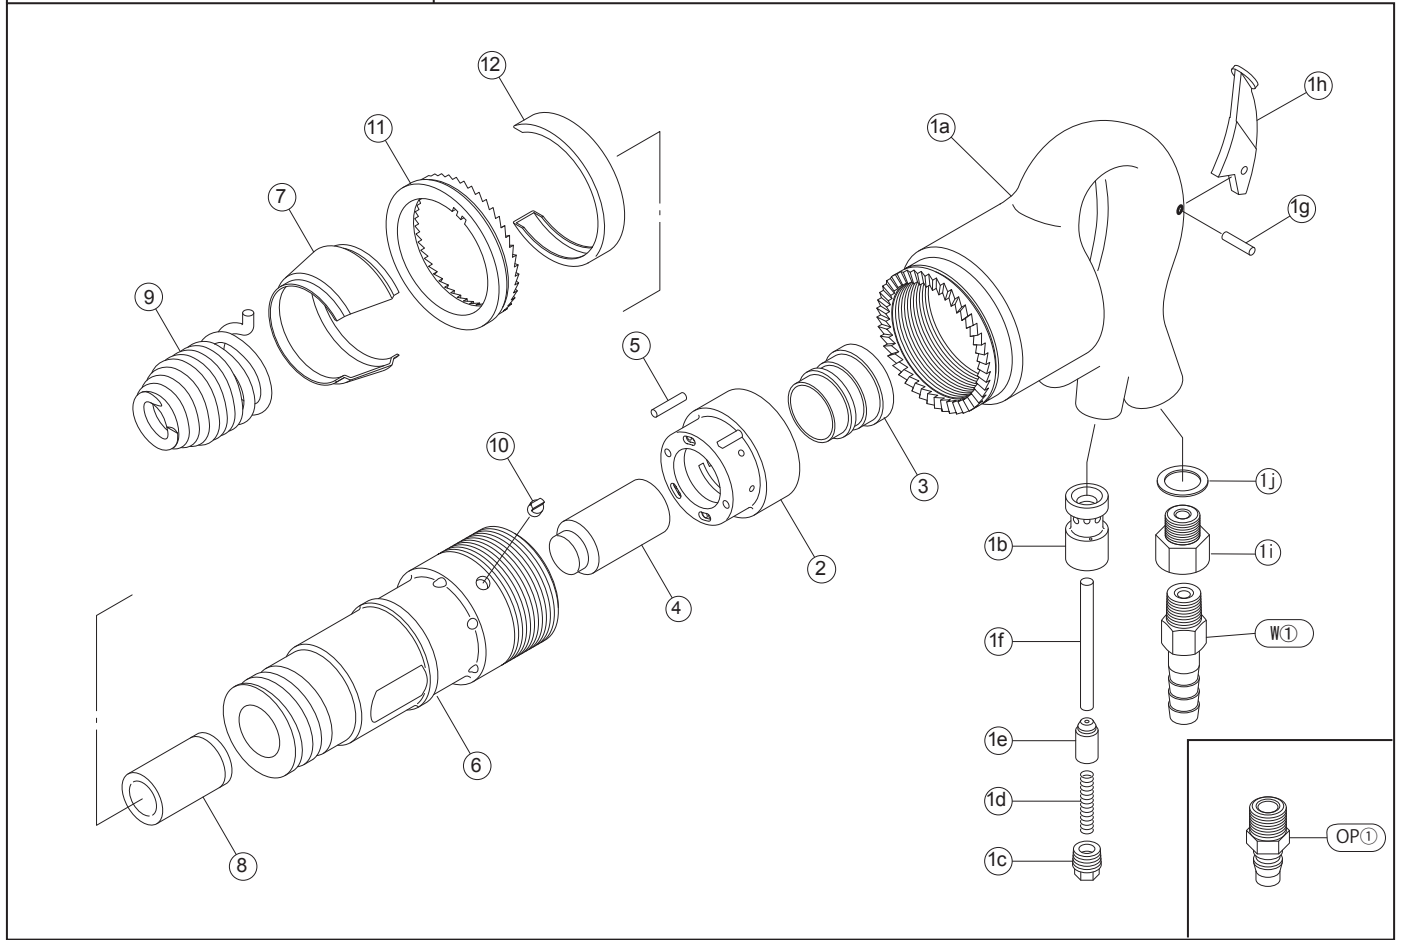

**PARTS LIST**

No.	Code	Name Of Part	Q'ty	No.	Code	Name Of Part	Q'ty
1	C2364	Handle Assy	1			<AA40A>	
1a	2364	Handle	1	*4	2380	Piston	1
1b	2306	Throttle Valve Bush	1	*6	2381	Cylinder	1
1c	2007	Throttle Cap	1				
1d	9201	Throttle Spring	6*34	1			
1e	2009	Throttle Valve		1			
1f	2308	Throttle Pin	#68-70	1			
1g	9516	Throttle Lever Pin	4*17.8	1			
1h	2340	Throttle Lever		1			
1i	2002	Inlet Bush	PT3/8	1			
1j	2003	Washer		1			
2	2312	Valve Box		1			
3	2314	Valve		1			
*4	2318	Piston<AA30A>		1			
5	2320	Valve Pin	3.8*34	1			
*6	2365	Cylinder <AA30A>		1			
7	2366	Exhaust Cover		1			
8	2130	Cylinder Bush(Round)		1			
"	2131	Cylinder Bush(Hex.)		1			
9	9279	Retainer Spring		1			
10	2367	Clutch Knock		1			
11	2368	Clutch		1			
12	2369	Clutch Cover		1			
W①	9035	Hose Nipple(B)	3/8-1/2	1			
OP①	9106	Coupling	PM23	1			