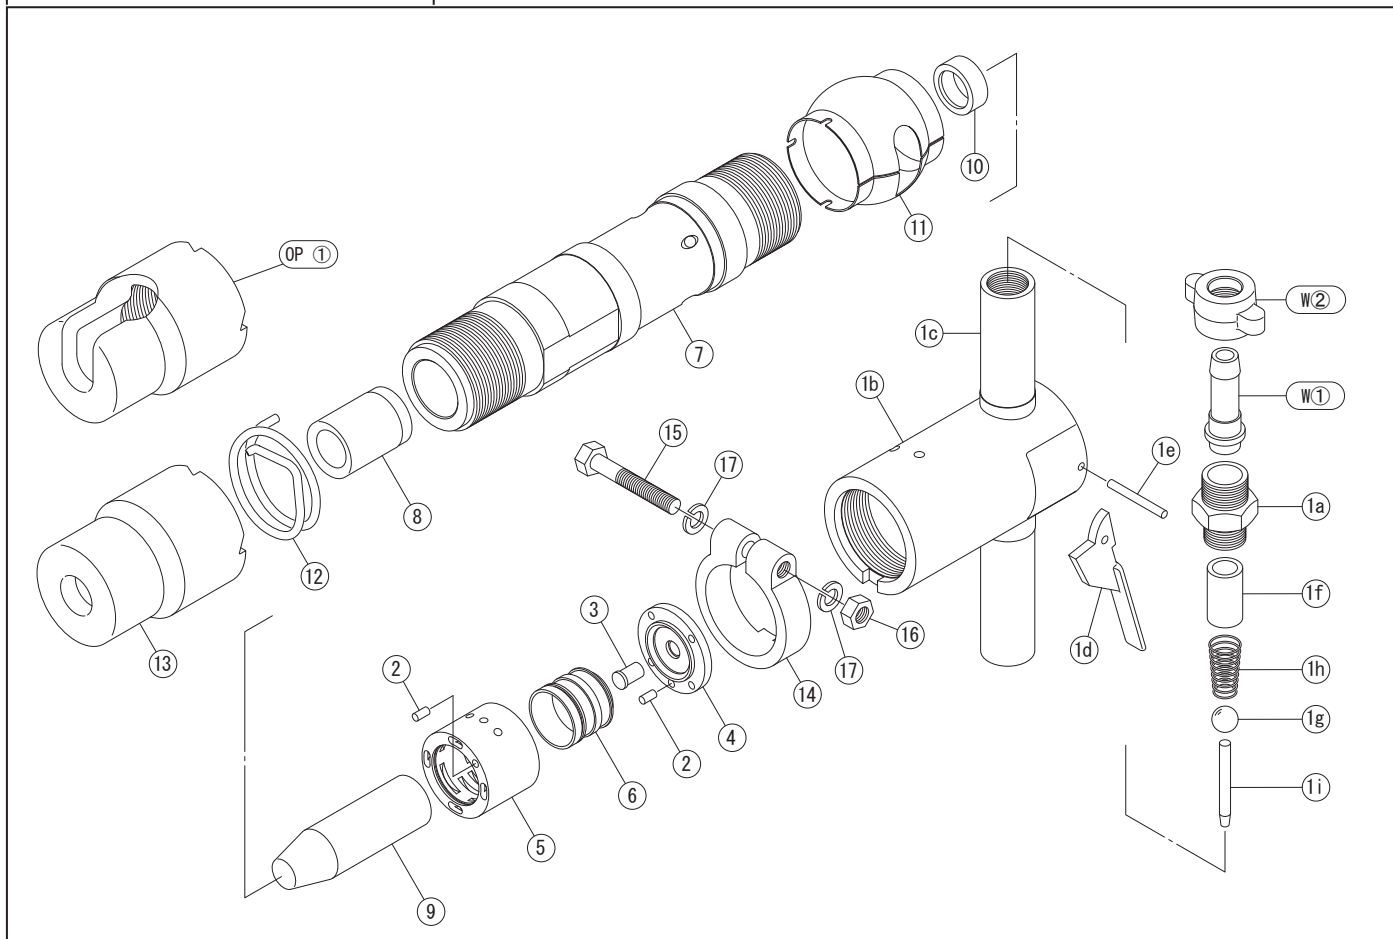

PARTS LIST

【Model】 CB20

No.	Code	Name Of Part	Q'ty	No.	Code	Name Of Part	Q'ty
1	C3202	Handle Assy	1	17	9680	Washer 1/2	2
1a	3002	Inlet Bush	1	W①	9001	Hose Nipple 3/4	1
1b	3202	Handle Body	1	W②	9660	Cap Nut	1
1c	3204	Handle Grip	1				
1d	3201	Throttle Lever	1				
1e	3004	Throttle Lever Pin 6*53	1	OP①	3223	Cutter Retainer	1
1f	3205	Diaphragm	1				
1g	9473	Throttle Valve 3/4	1	OPTC21040		Chisel (Moil Point)	1
1h	9233	Throttle Spring	1	OPTC20040		Chisel (Flat)	1
1i	3206	Throttle Pin #73	1				
2	9525	Knock Pin 6*12	2				
3	3250	Assistant Valve	1				
4	3251	Valve Sheet	1				
5	3212	Valve Box	1				
6	3213	Valve	1				
7	3214	Cylinder	1				
8	3217	Cylinder Bush	1				
9	3218	Piston	1				
10	3219	Piston Stopper	1				
11	3220	Exhaust Cover	1				
12	9274	Retainer Spring	1				
13	3222	Chisel Retainer	1				
14	3224	Handle Stopper	1				
15	3225	Bolt W1/2*80	1				
16	9643	Nut W1/2	1				