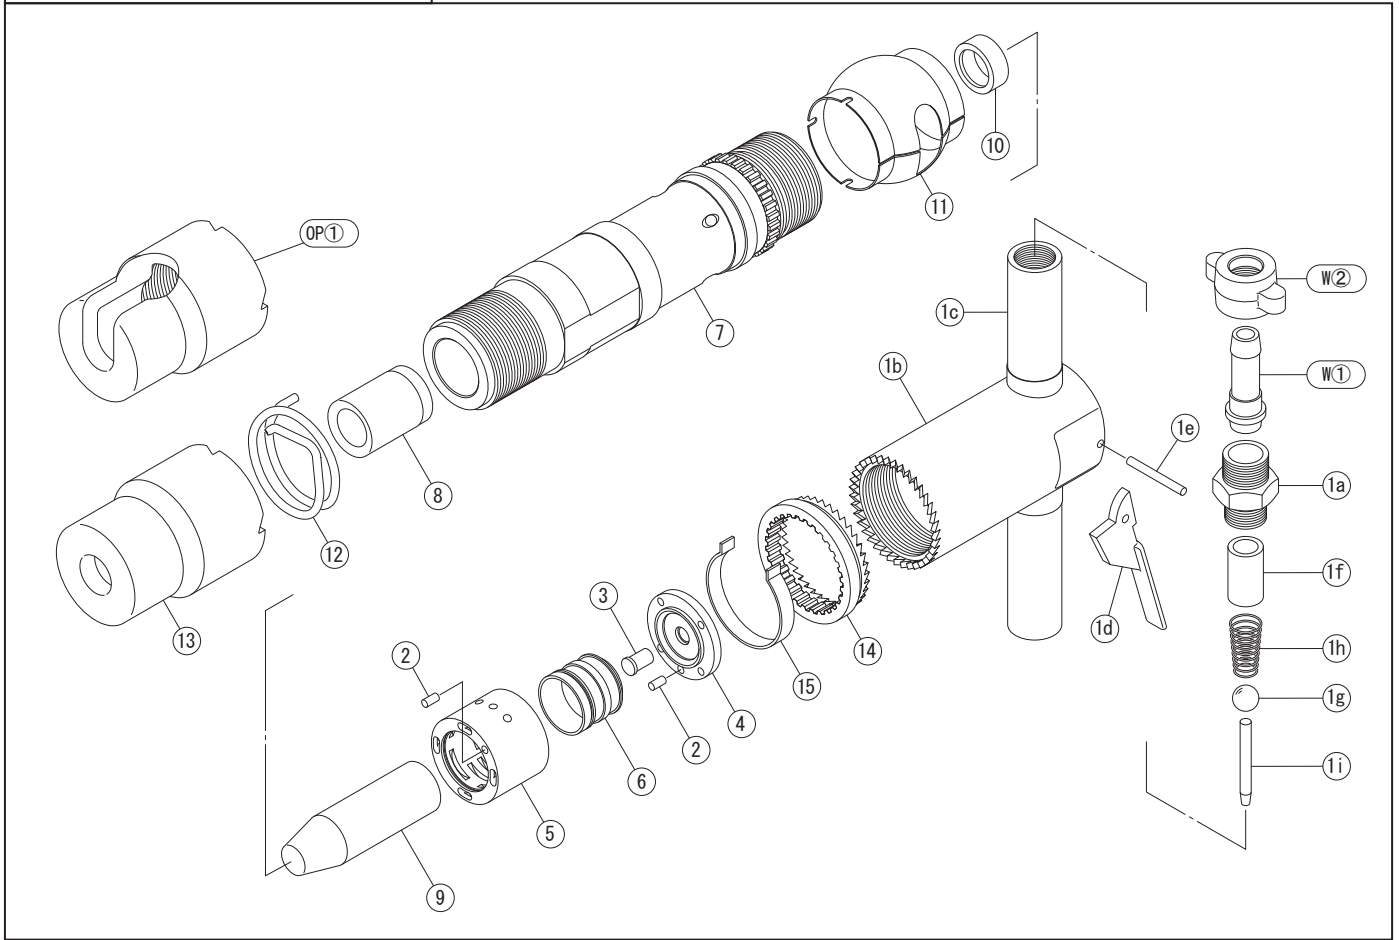

PARTS LIST
【Model】 CB20N

No.	Code	Name Of Part	Q'ty	No.	Code	Name Of Part	Q'ty
1	C3203	Handle Assy	1	W①	9001	Hose Nipple	1
1a	3002	Inlet Bush	1	W②	9660	Cap Nut	1
1b	3203	Handle Body	1				
1c	3204	Handle Grip	1				
1d	3201	Throttle Lever	1	OP①	3223	Cutter Retainer	1
1e	3004	Throttle Lever Pin	6*53	1			
1f	3205	Diaphragm	1				
1g	9473	Throttle Valve	3/4	1			
1h	9233	Throttle Spring	1				
1i	3206	Throttle Pin	No.73	1			
2	9525	Knock Pin	6*12	2			
3	3250	Assistant Valve	1				
4	3251	Valve Sheet	1				
5	3212	Valve Box	1				
6	3213	Valve	1				
7	3215	Cylinder <CB20N>	1				
8	3217	Cylinder Bush	1				
9	3218	Piston	1				
10	3219	Piston Stopper	1				
11	3220	Exhaust Cover	1				
12	9274	Retainer Spring	1				
13	3222	Chisel Retainer	1				
14	3228	Clutch	1				
15	3229	Clutch Band	1				