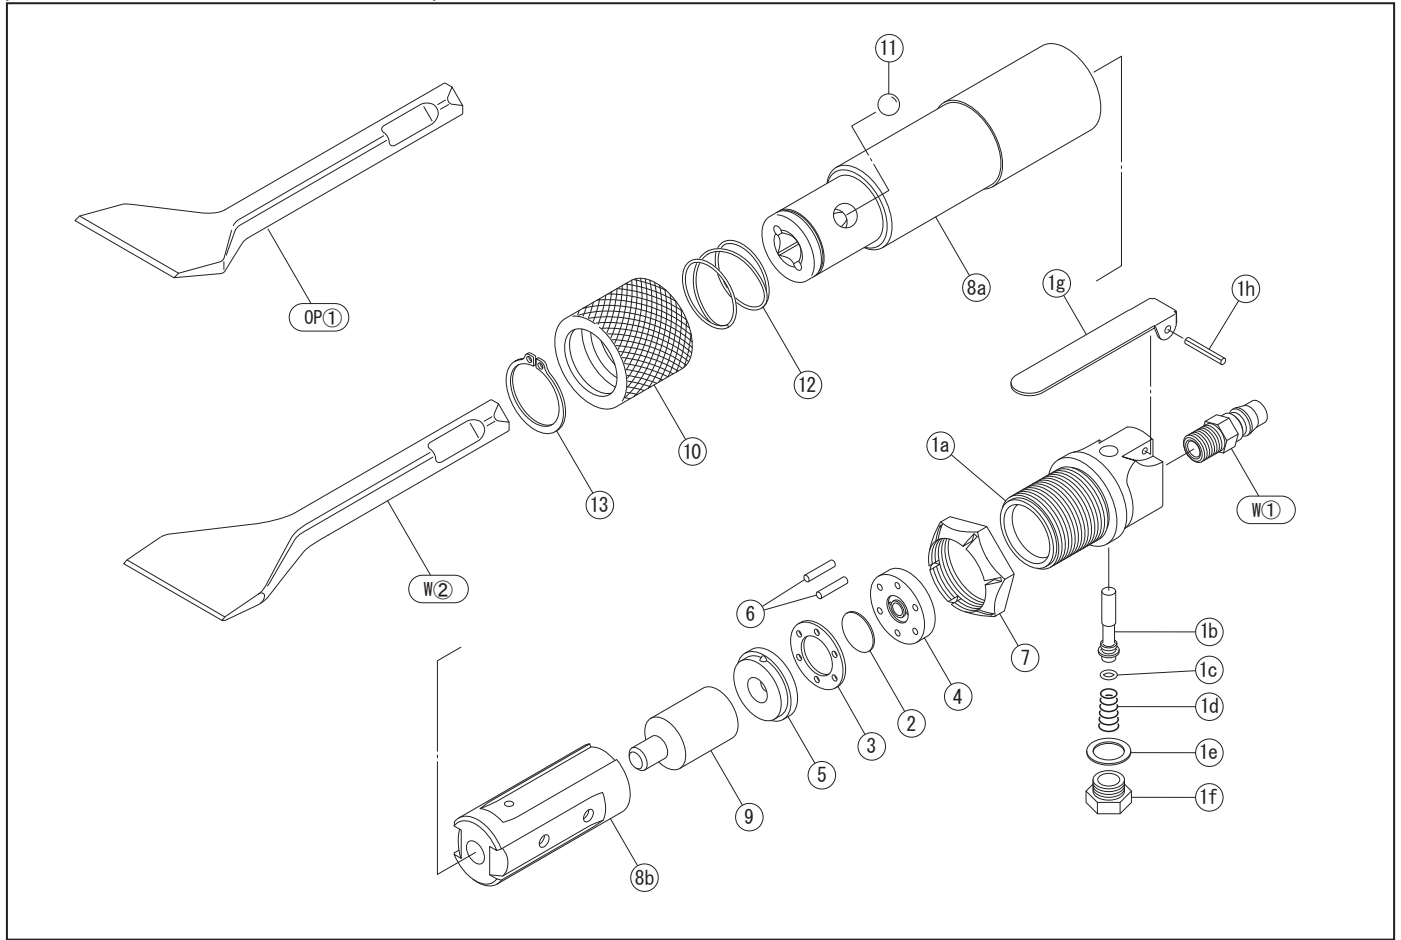

PARTS LIST

No.	Code	Name Of Part	Q'ty	No.	Code	Name Of Part	Q'ty
1	C4301	Throttle Body Assy	1	OP①	TK06000	Chisel(Bent Flat) W60mm	1
1a	4301	Throttle Body	1				
1b	4103	Throttle Rod	1				
1c	9400	O-Ring P-4	1				
1d	9230	Throttle Spring	1				
1e	9736	Gasket 14*20*1	1				
1f	4106	Throttle Cap	1				
1g	4108	Throttle Lever	1				
1h	9552	Spring Pin 3*22	1				
2	2015	Valve	1				
3	4505	Valve Case	1				
4	4506	Upper Valve Sheet	1				
5	4507	Lower Valve Sheet	1				
6	9510	Valve Pin 3*9.8	2				
7	4504	Lock Nut	1				
8	C4509	Cylinder Assy	1				
8a	4509	Cylinder	1				
8b	4510	Liner	1				
9	4511	Piston	1				
10	4517	Sleeve	1				
11	9452	Steel Ball 7/16	1				
12	9212	Sleeve Spring 37.3*28.5	1				
13	9712	Snap Ring STW32	1				
W①	9105	Coupling PM22	1				
W②	TK16000	Chisel(Straight Flat) W60mm	1				