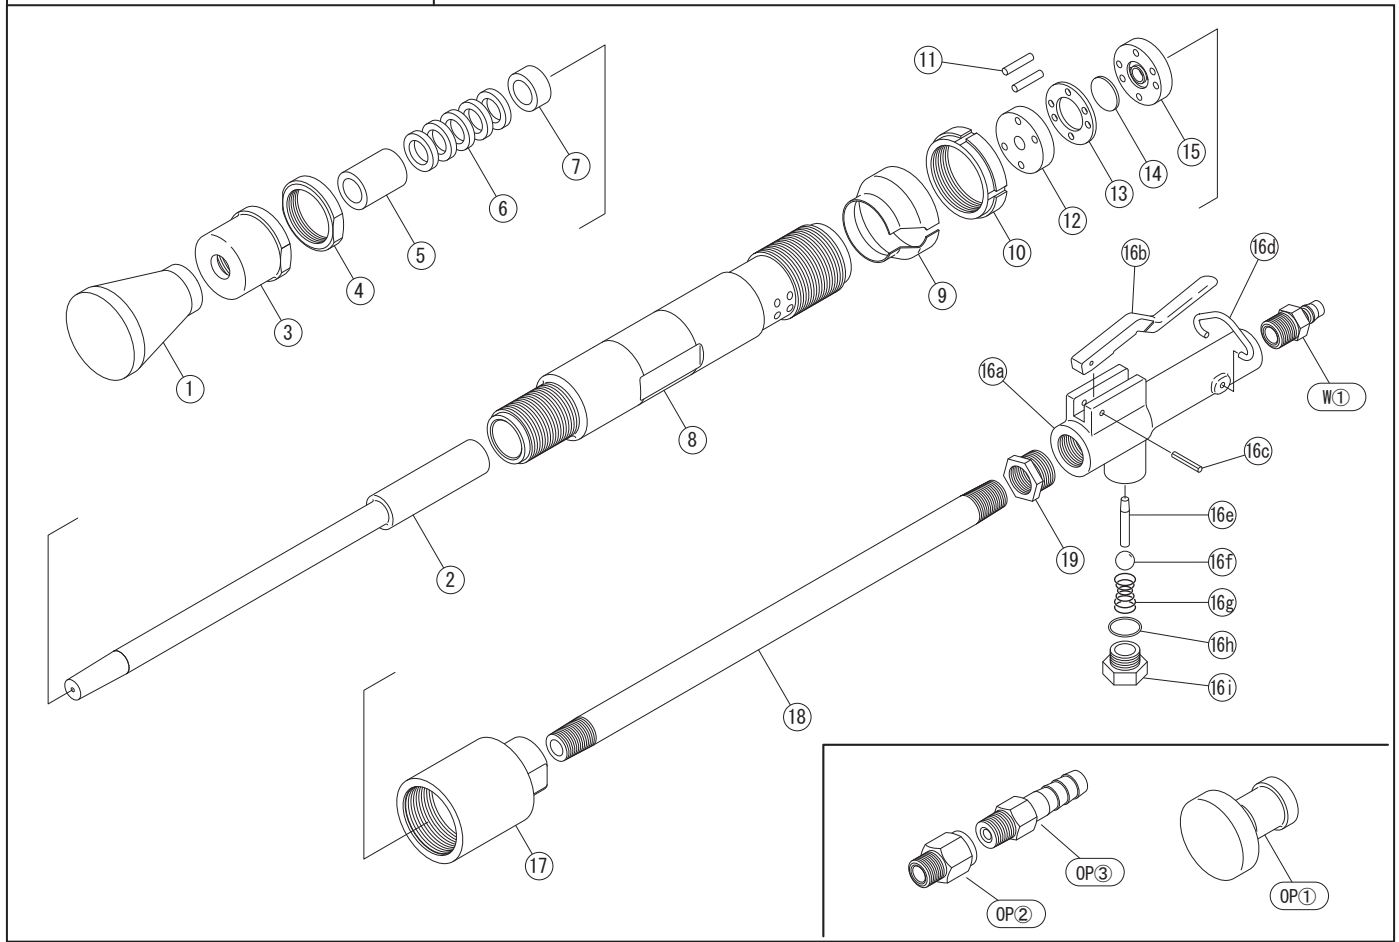

PARTS LIST

No.	Code	Name Of Part	Q'ty	No.	Code	Name Of Part	Q'ty
*1	5201	Rubber Butt $\phi 65$	1	17	5225	Cap	1
2	5203	Piston 385mm	1	18	5226	Pipe 1/2*420	1
3	5204	Ground	1	19	5227	Inlet Bush 3/4-1/2	1
4	5205	Ground Nut	1	W①	9107	Coupling PM24	1
5	5206	Piston Bush	1				
6	5207	Leather Packing 28*18*5	5	OP①	5202	Steel Butt $\phi 59$	1
7	5208	Packing Bush	1	OP②	9064	Inlet Bush 1/2-3/8	1
8	5209	Cylinder	1	OP③	9035	Hose Nipple(B) 3/8-1/2	1
9	5210	Exhaust Cover	1				
10	5211	Lock Nut	1				
11	9520	Valve Pin 5*24.8	2				
12	5212	Lower Valve Sheet	1				
13	5213	Valve Case	1				
14	5214	Valve	1				
15	5215	Upper Valve Sheet	1				
16	C5216	Handle Assy	1				
16a	5216	Handle Body	1				
16b	5217	Lever	1				
16c	9554	Lever Pin 4*25	1				
16d	5219	Lever Stopper	1				
16e	2010	Throttle Pin #41	1				
16f	9472	Throttle Valve 1/2	1				
16g	9234	Throttle Spring	1				
16h	9406	O-Ring S-15	1				
16i	5224	Throttle Cap	1				