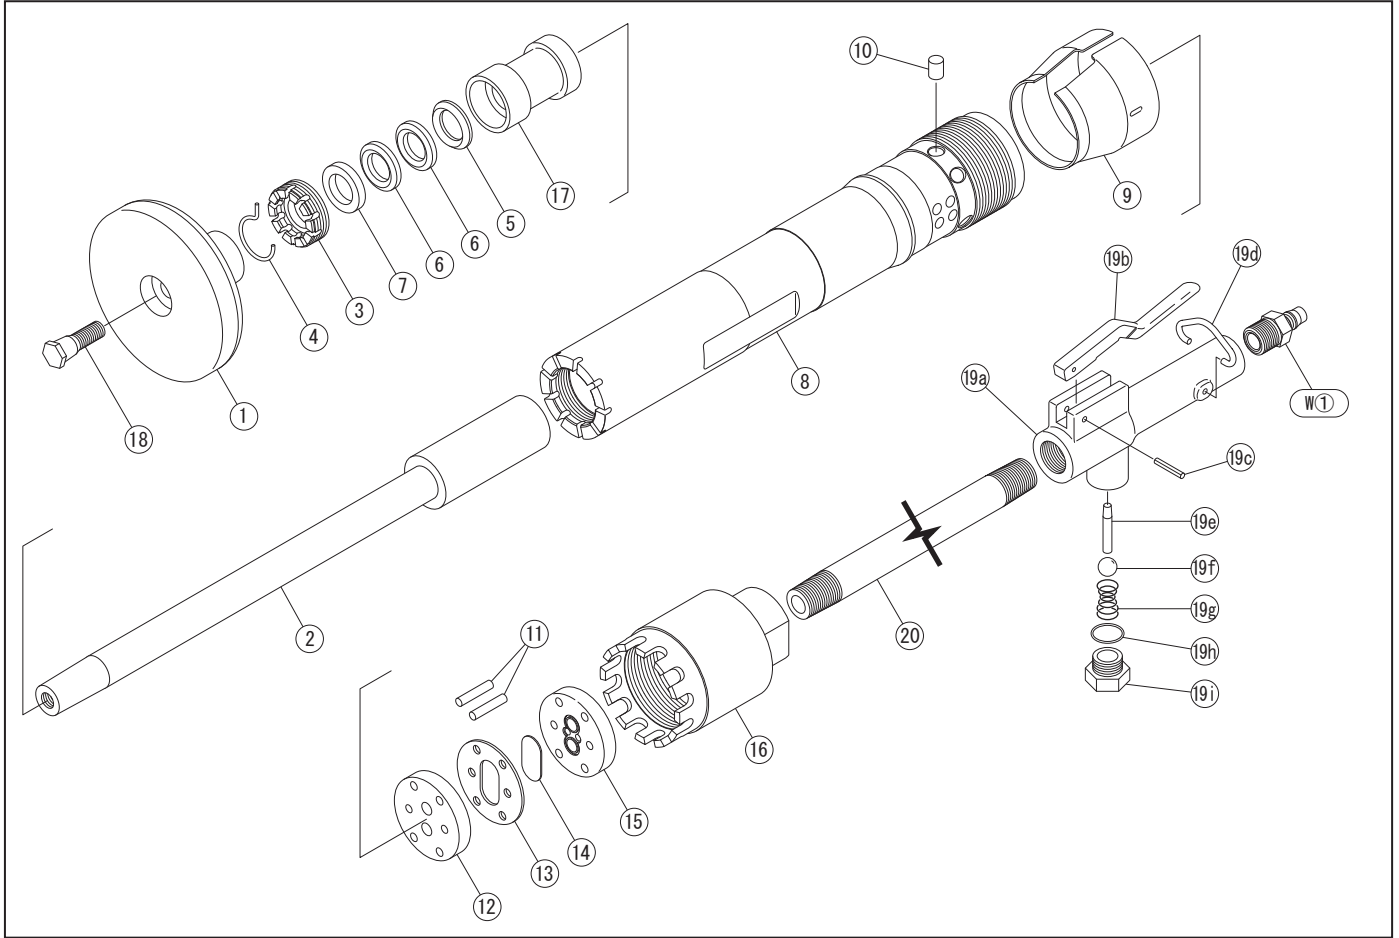

PARTS LIST

No.	Code	Name Of Part	Q'ty	No.	Code	Name Of Part	Q'ty
1	5501	Steel Butt $\phi 146$	1	19g	9234	Throttle Spring	1
2	5502	Piston	1	19h	9406	O-Ring S-15	1
3	5503	Ground	1	19i	5224	Throttle Cap	1
4	5504	Ground Retainer Ring	1	20	5317	Pipe $3/4 \times 420$	1
5	9757	Lower Gasket Bush	1	W①	9107	Coupling PM24	1
6	9755	V-Gasket	2				
7	9756	Upper Gasket Bush	1				
8	5508	Cylinder	1				
9	5509	Exahust Cover	1				
10	5410	Knock Pin 10×13	1				
11	9526	Valve Pin 6×29.8	2				
12	5511	Lower Valve Sheet	1				
13	5512	Valve Case	1				
14	5413	Valve	1				
15	5513	Upper Valve Sheet	1				
16	5514	Cap	1				
17	5515	Piston Bush	1				
18	5516	Butt Stopper Bolt	1				
19	C5216	Handle Assy	1				
19a	5216	Handle Body	1				
19b	5217	Lever	1				
19c	9554	Lever Pin 4×25	1				
19d	5219	Lever Stopper	1				
19e	2010	Throttle Pin #41	1				
19f	9472	Throttle Valve $1/2$	1				