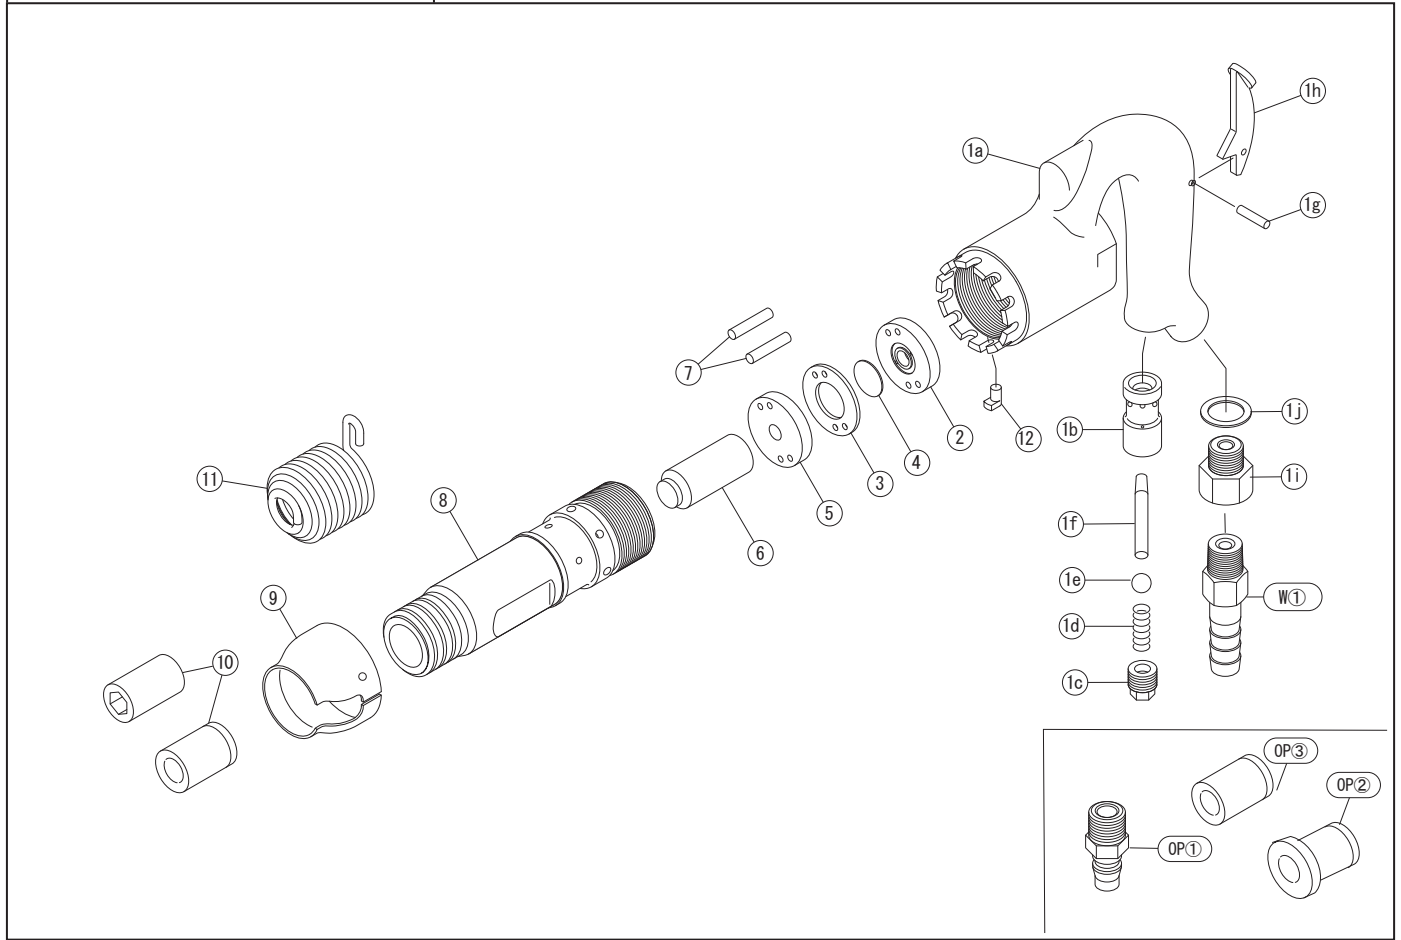

**PARTS LIST**

No.	Code	Name Of Part	Q'ty	No.	Code	Name Of Part	Q'ty
1	C2005	Handle Assy	1	OP①	9106	Coupling PM23	1
1a	2005	Handle	1	OP②	2040	Cylinder Bush φ15	1
1b	2006	Throttle Valve Bush	1	OP③	2042	Cylinder Bush φ14	1
1c	2007	Throttle Cap	1				
1d	9202	Throttle Spring 9*22(0.8)	1				
1e	9471	Throttle Valve 3/8	1				
1f	2010	Throttle Pin #42	1				
1g	9511	Throttle Lever Pin 3*13.8	1				
1h	2012	Throttle Lever	1				
1i	2002	Inlet Bush P/T 3/8	1				
1j	2003	Washer 17*24*1.2	1				
2	2013	Upper Valve Sheet	1				
3	2014	Valve Case	1				
4	2015	Valve	1				
5	2016	Lower Valve Sheet	2				
6	2017	Piston	1				
7	9512	Valve Pin 3*18.8	1				
8	2019	Cylinder	1				
9	2025	Exhaust Cover	1				
10	2026	Cylinder Bush(Round) φ12.7	1				
"	2027	Cylinder Bush(Hex.)	1				
11	9270	Retainer Spring	1				
12	2031	Handle Knock	1				
W①	9035	Hose Nipple(B) 3/8-1/2	1				