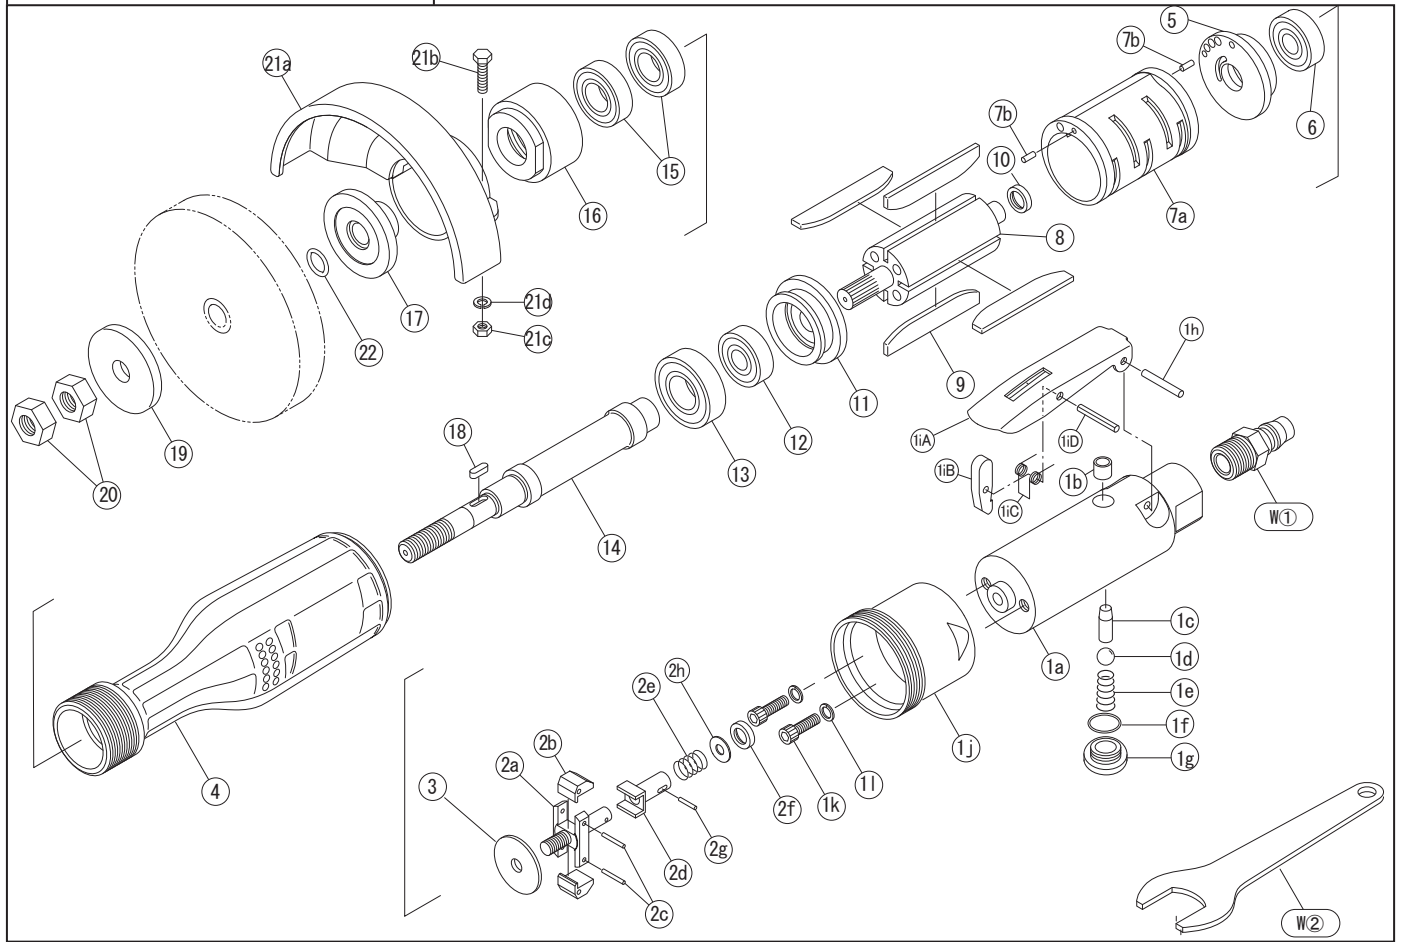

PARTS LIST

No.	Code	Name Of Part	Q'ty		No.	Code	Name Of Part	Q'ty	
1	C7355	Throttle Body Assy	1		6	9308	Ball Bearing 6201	1	
1a	7350	Throttle Body	1		7	C7414	Cylinder Assy	1	
1b	7353	Throttle Bush	1		7a	7414	Cylinder	1	
1c	7355	Throttle Pin 6*26	1		7b	9551	Spring Pin 3*8	2	
1d	9472	Throttle Valve 1/2	1		8	7415	Rotor	1	
1e	9215	Throttle Spring	1		9	7416	Vane	4	
1f	9405	O-Ring S12	1		10	7417	Rotor Bush	1	
1g	7352	Throttle Cap	1		11	7418	Lower Plate	1	
1h	9552	Lever Pin 3*22	1		12	9309	Ball Bearing 6202	1	
1i	C7064	Safety Lever Assy	1		13	9307	Ball Bearing 6004	1	
1j	7451	Housing Cap	1		14	7421	Spindle	1	
1k	9623	Bolt M5*20	2		15	9310	Ball Bearing 6203	2	
1l	9681	Spring Washer M5	2		16	7423	Bearing Cap	1	
2	C7403	Governor Valve Assy	1		17	7424	Inner Flange	1	
2a	7403	Governor Spindle	1		18	7425	Key 5*4*18	1	
2b	7404	Governor Weight	2		19	7426	Outer Flange	1	
2c	9508	Governor Weight Pin 2.5*23.8	2		20	9644	Hex.Nut W5/8	2	
2d	7406	Governor Valve	1		21	C7428	Wheel Cover Assy	1	
2e	9207	Governor Spring 18*16.9	1		21a	7428	Wheel Cover	1	
2f	7408	Governor Spring Plate	1		21b	9603	Hex.Bolt M8*25	1	
2g	9502	Governor Valve Pin 2*16.8	1		21c	9641	Hex.Nut M8	1	
2h	9734	Gasket 14.5*20*1	1		21d	9683	Spring Washer M8	1	
3	7410	Bearing Plate	1		22	9404	O-Ring P14	1	
4	7412	Housing	1		W①	9106	Coupling PM23	1	
5	7413	Upper Plate	1		W②	9818	Spanner 32mm	1	