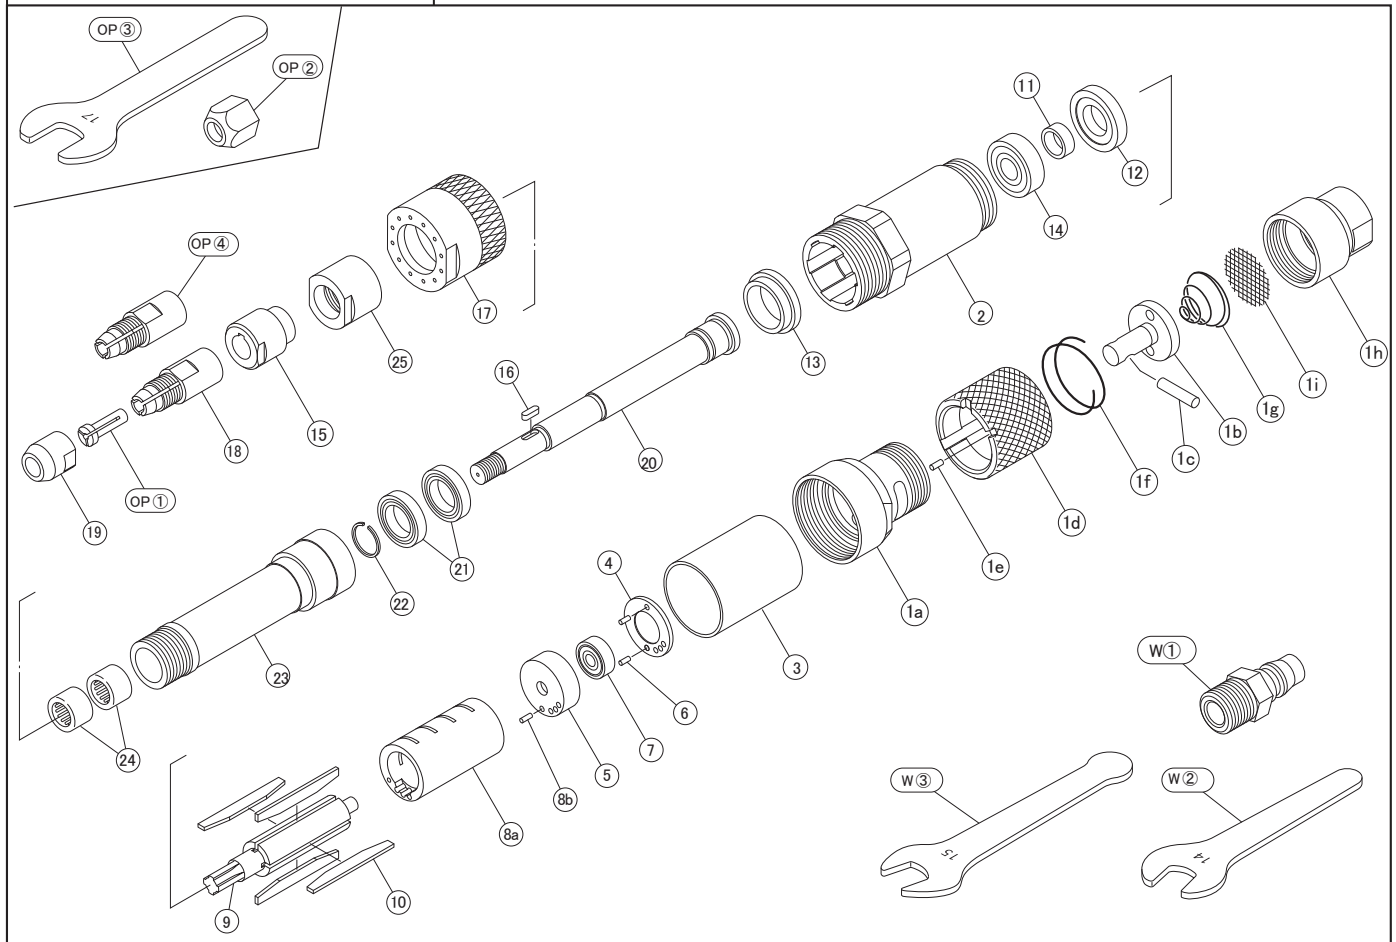

PARTS LIST

No.	Code	Name Of Part	Q'ty	No.	Code	Name Of Part	Q'ty
1	C7035	Throttle Body Assy	1	15	7046	Inner Flange	1
1a	7035	Throttle Body	1	16	6021	Key 3*2.5*9	1
1b	7002	Throttle Valve	1	17	7086	Exhaust Cover(Front Type)	1
1c	9516	Throttle Valve Pin 4*17.8	1	18	7025	Collet Chuck 6mm	1
1d	7004	Throttle Handle	1	19	7026	Collet Nut	1
1e	9550	Spring Pin 2*6	1	20	7083	Spindle	1
1f	9209	Throttle Handle Spring	1	21	9314	Ball Bearing 6802	2
1g	9231	Throttle Spring	1	22	9704	Snap Ring 13.8*15.8*1	1
1h	7008	Hose Joint	1	23	7084	Spindle Case	1
1i	9780	Strainer 22*0.8	1	24	9321	Needle Bearing HK1210	2
2	7080	Motor Case	1	25	7085	Bearing Cap	1
3	7037	Motor Case Cover	1	W①	9106	Coupling PM23	1
4	7038	Spacer	1	W②	9812	Spanner 14mm	1
5	7039	Upper Plate	1	W③	9813	Spanner 15mm	1
6	9550	Spring Pin 2*6	2				
7	9513	Ball Bearing 606	1				
8	C7040	Cylinder Assy	1	OP①	7027	Collet Bush 3mm	1
8a	7040	Cylinder	1	OP②	7030	Collet Nut (Hex.)	1
8b	9550	Spring Pin 2*6	1	OP③	9814	Spanner 17mm	1
9	7081	Rotor	1	OP④	7032	Collet Chuck 6.35mm	1
10	7042	Vane	4				
11	7043	Rotor Bush	1				
12	7044	Lower Plate	1				
13	7082	Bearing Case	1				
14	9304	Ball Bearing 6000	1				