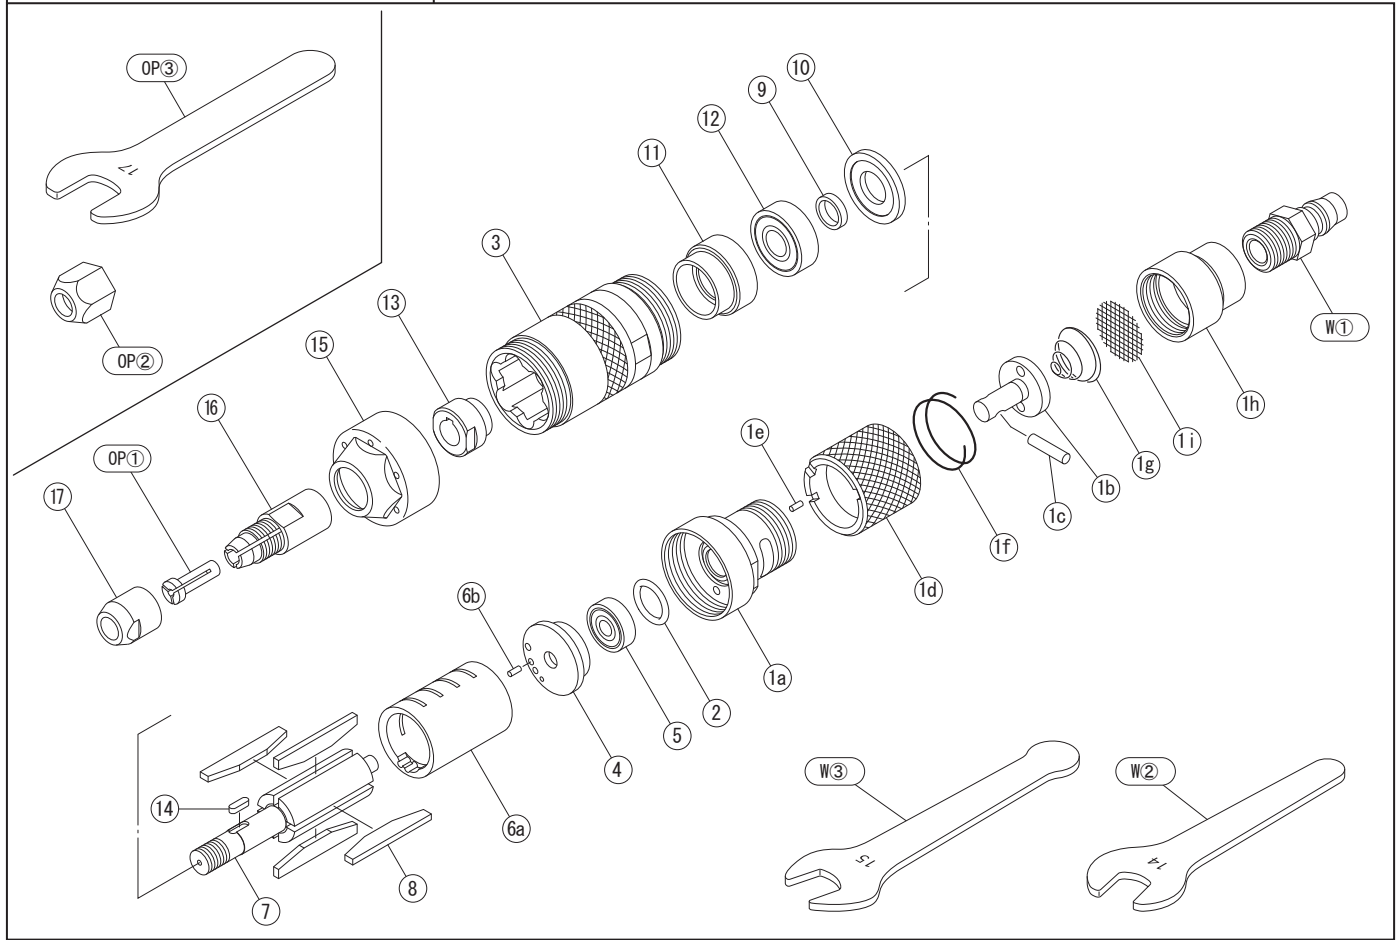

PARTS LIST

No.	Code	Name Of Part	Q'ty	No.	Code	Name Of Part	Q'ty
1	C7001	Throttle Body Assy	1	15	7024	Cap	1
1a	7001	Throttle Body	1	16	7025	Collet Chuck 6mm	1
1b	7002	Throttle Valve	1	17	7026	Collet Nut	1
1c	9516	Throttle Valve Pin 4*17.8	1	W①	9106	Coupling PM23	1
1d	7004	Throttle Handle	1	W②	9812	Spanner 14mm	1
1e	9550	Throttle Handle Pin 2*6	1	W③	9813	Spanner 15mm	1
1f	9209	Throttle Handle Spring	1				
1g	9231	Throttle Spring	1	OP①	7027	Collet Bush 3mm	1
1h	7008	Hose Joint	1	OP②	7030	Collet Chuck(Hex.)	1
1i	9780	Strainer 22*0.8	1	OP③	9814	Spanner 17mm	1
2	9440	O-Ring JASO-1014	1	OP	7032	Collet Chuck 6.35mm	1
3	7011	Housing	1				
4	7012	Upper Plate	1				
5	9302	Ball Bearing 626	1				
6	C7015	Cylinder Assy	1				
6a	7015	Cylinder	1				
6b	9550	Spring Pin 2*6	1				
7	7017	Rotor	1				
8	7018	Vane	4				
9	7019	Rotor Bush	1				
10	7020	Lower Plate	1				
11	7021	Bearing Case	1				
12	9304	Ball Bearing 6000	1				
13	7023	Inner Flange	1				
14	6021	Key 3*2.5*9	1				