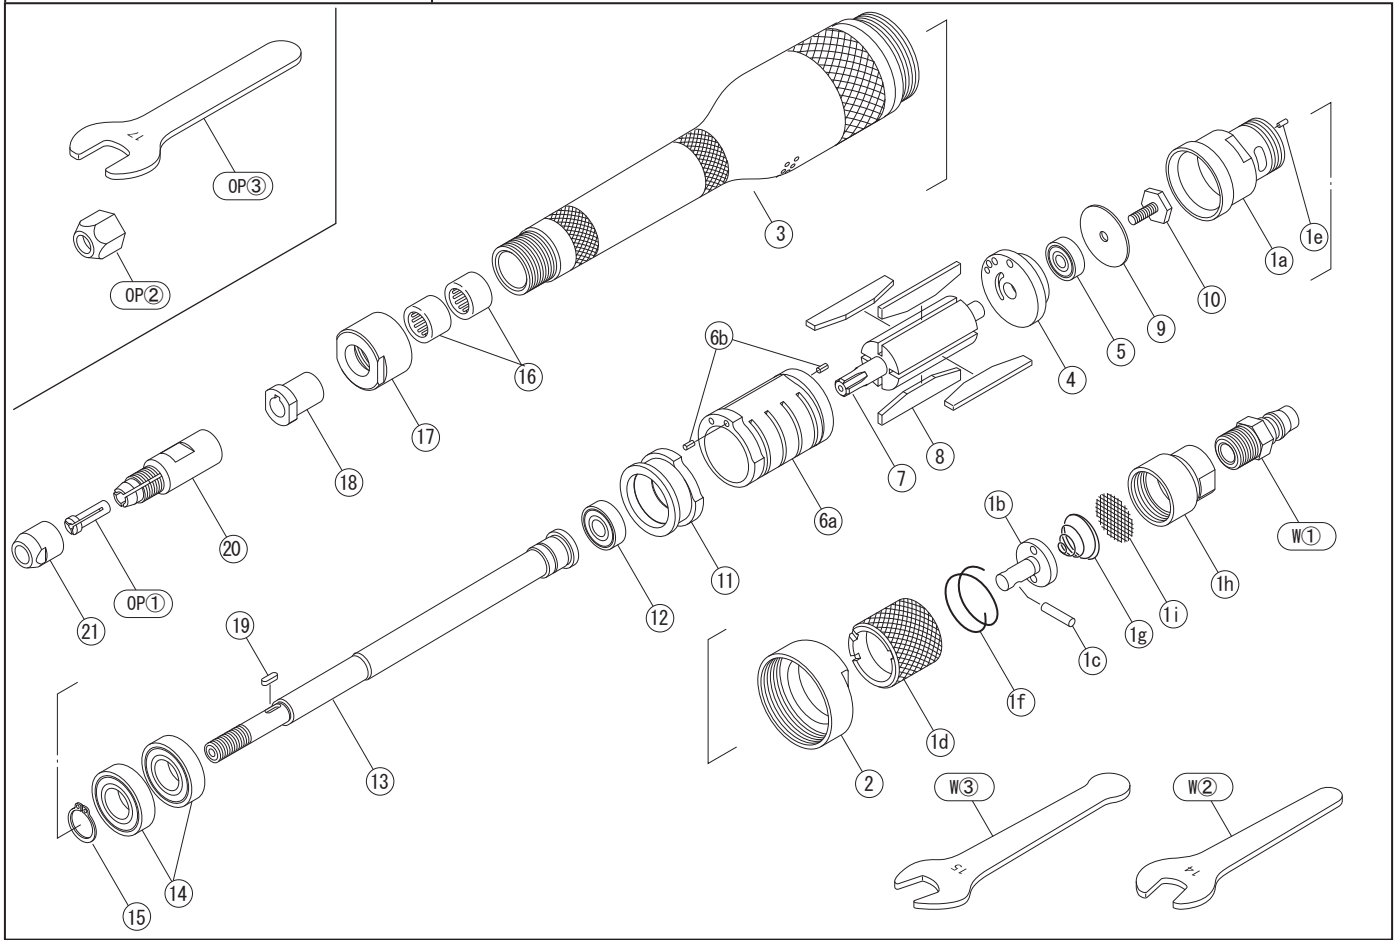

PARTS LIST

No.	Code	Name Of Part	Q'ty	No.	Code	Name Of Part	Q'ty
1	C7101	Throttle Body Assy	1	15	9710	Snap Ring STW15	1
1a	7101	Throttle Body	1	16	9320	Needle Bearing HK1212	2
1b	7002	Throttle Valve	1	17	7119	Bearing Cap	1
1c	9516	Throttle Valve Pin 4*17.8	1	18	7120	Inner Flange(CH)	1
1d	7004	Throttle Handle	1	19	6021	Key 3*2.5*9	1
1e	9550	Throttle Handle Pin 2*6	1	20	7127	Collet Chuck 6mm	1
1f	9209	Throttle Handle Spring	1	21	7026	Collet Nut	1
1g	9231	Throttle Spring	1	W①	9106	Coupling PM23	1
1h	7008	Hose Joint	1	W②	9812	Spanner 14mm	1
1i	9780	Strainer 22*0.8	1	W③	9813	Spanner 15mm	1
2	7102	Throttle Body Nut	1				
*3	7106	Housing	1	OP①	7027	Collet Bush 3mm	1
4	7105	Upper Plate	1	OP②	7030	Collet Nut(Hex.)	1
5	9300	Ball Bearing 608	1	OP③	9814	Spanner 17mm	1
6	C6014	Cylinder Assy	1	OP	7031	Collet Chuck 6.35mm	1
6a	6014	Cylinder	1				
6b	9551	Spring Pin 3*8	2				
7	7109	Rotor	1				
8	6016	Vane	4				
9	7110	Bearing Plate	1				
10	7111	Hex.Bolt M5*9.5	1				
11	7112	Lower Plate	1				
12	9303	Ball Bearing 629	1				
13	7210	Spindle	1				
14	9305	Ball Bearing 6002	2				