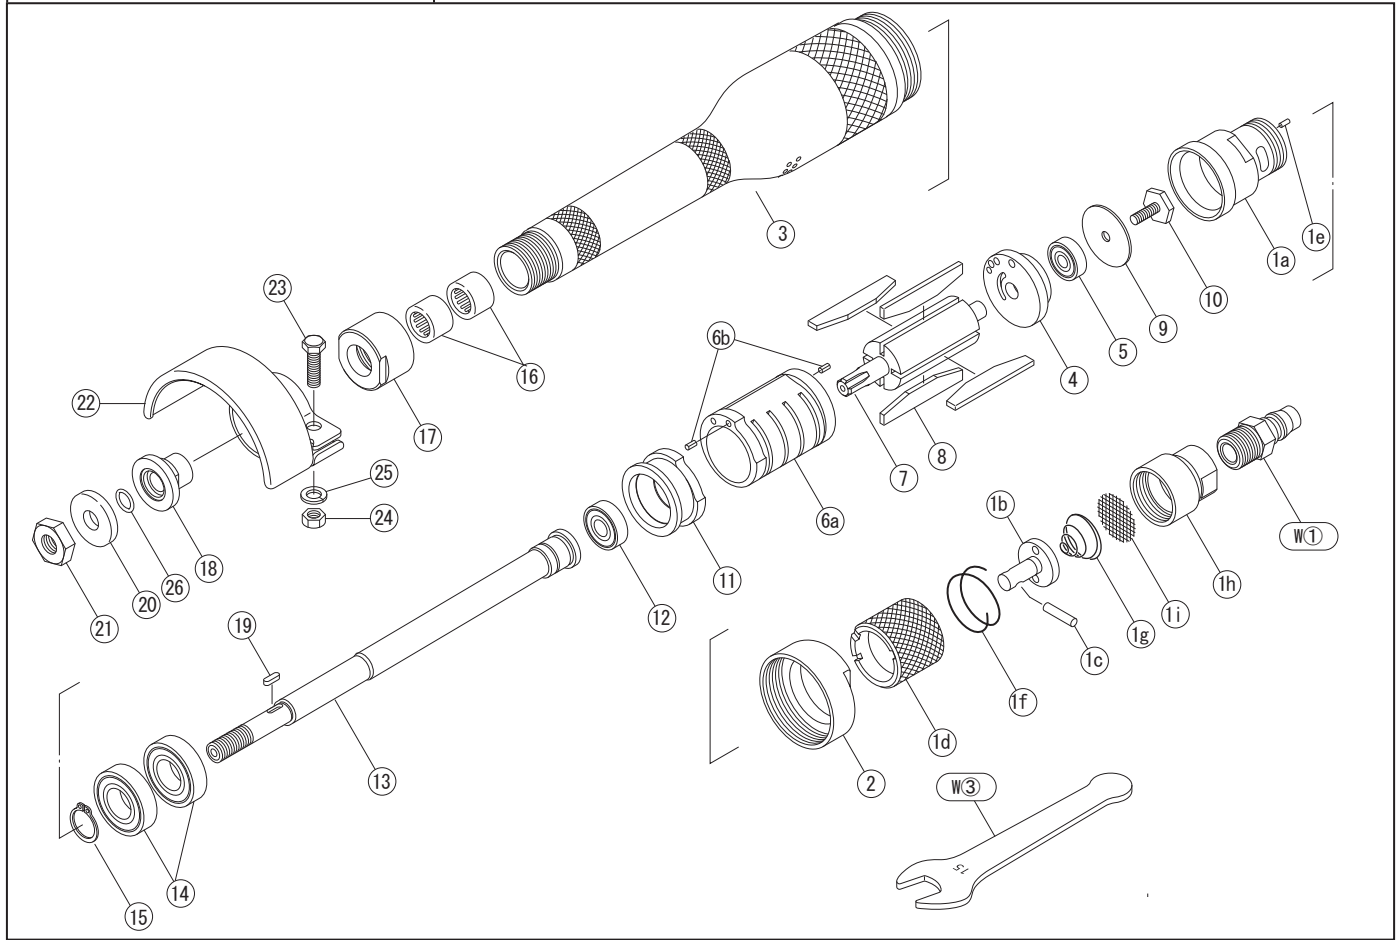

PARTS LIST

No.	Code	Name Of Part	Q'ty	No.	Code	Name Of Part	Q'ty
1	C7101	Throttle Body Assy	1	15	9710	Snap Ring STW15	1
1a	7101	Throttle Body	1	16	9320	Needle Bearing HK1212	2
1b	7002	Throttle Valve	1	17	7119	Bearing Cap	1
1c	9516	Throttle Valve Pin 4*17.8	1	18	7120	Inner Flange	1
1d	7004	Throttle Handle	1	19	6021	Key 3*2.5*9	1
1e	9550	Throttle Handle Pin 2*6	1	20	7121	Outer Flange	1
1f	9209	Throttle Handle Spring 28*15	1	21	9642	Hex.Nut W3/8	1
1g	9231	Throttle Spring	1	22	7123	Wheel Cover	1
1h	7008	Hose Joint	1	23	9602	Hex.Bolt M6*20	1
1i	9780	Strainer 22*0.8(0.4)	1	24	9640	Hex.Nut M6	1
2	7102	Throttle Body Nut	1	25	9682	Spring Washer M6	1
*3	7106	Housing	1	26	9402	O-Ring P8	1
4	7105	Upper Plate	1	W①	9106	Coupling PM23	1
5	9300	Ball Bearing 608	1	W②	9813	Spanner 15mm	1
6	C6014	Cylinder Assy	1				
6a	6014	Cylinder	1				
6b	9551	Spring Pin 3*8	2				
7	7109	Rotor	1				
8	6016	Vane	4				
9	7110	Bearing Plate	1				
10	7111	Hex.Bolt M5*9.5	1				
11	7112	Lower Plate	1				
12	9303	Ball Bearing 629	1				
13	7210	Spindle	1				
14	9305	Ball Bearing 6002	2				