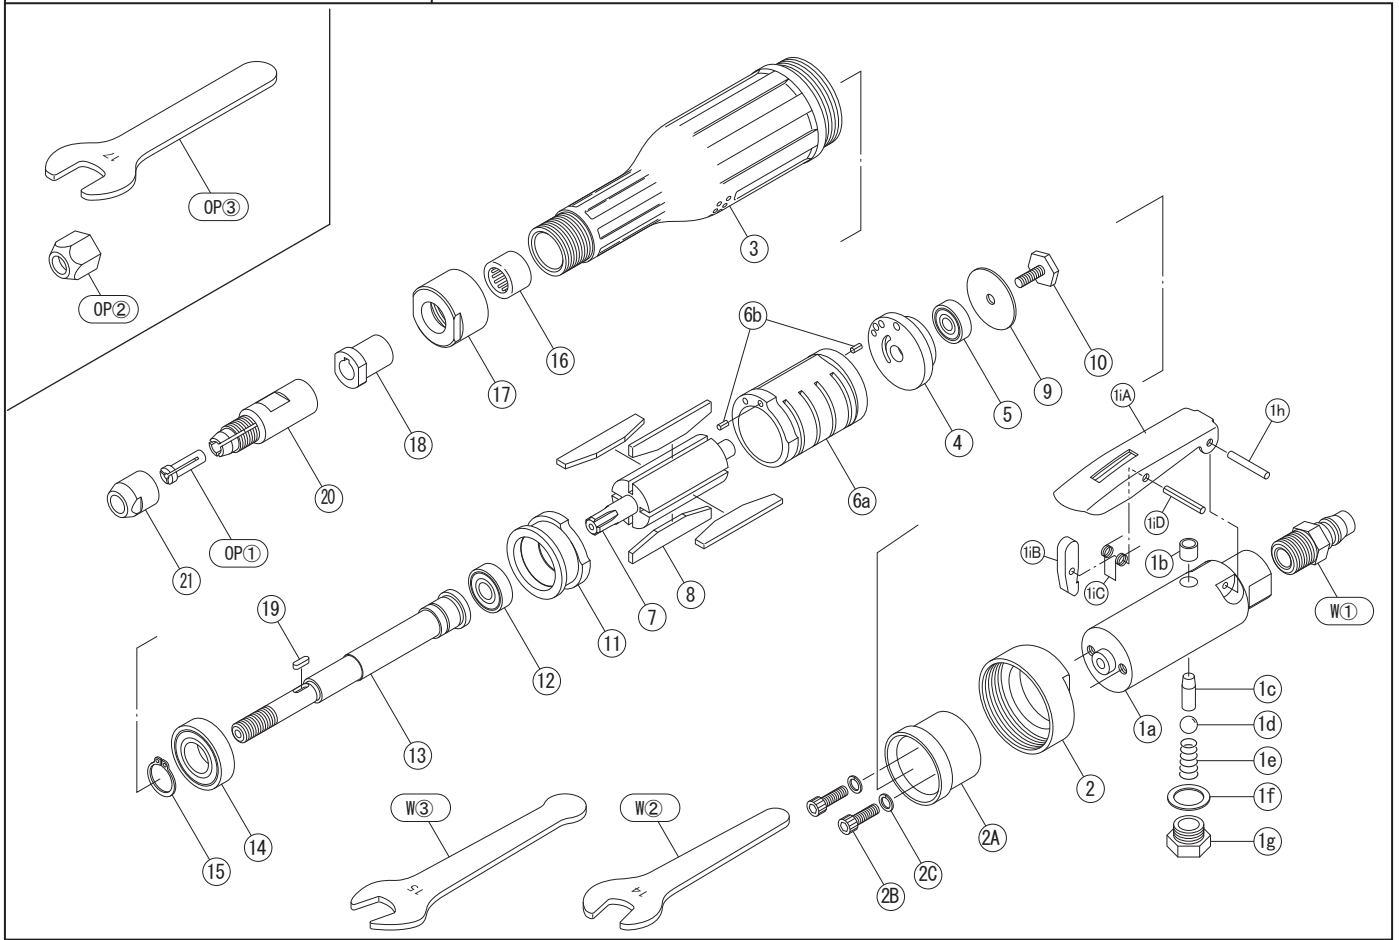

PARTS LIST

No.	Code	Name Of Part	Q'ty	No.	Code	Name Of Part	Q'ty
1	C7150	Throttle Body Assy	1	8	7208	Vane	4
1a	7150	Throttle Body	1	9	7110	Bearing Plate	1
1b	7151	Throttle Bush	1	10	7111	Hex.Bolt M5*9.5	1
1c	7153	Throttle Pin 6*21	1	11	6107	Lower Plate	1
1d	9471	Throttle Valve 3/8	1	12	9303	Ball Bearing 629	1
1e	9230	Throttle Spring	1	13	7114	Spindle	1
1f	9736	Gasket 14*20*1	1	14	9305	Ball Bearing 6002	1
1g	4106	Throttle Cap	1	15	9710	Snap Ring STW15	1
1h	9552	Spring Pin 3*22	1	16	9320	Needle Bearing HK1212	1
1i	C7064	Safety Lever Assy	1	17	7119	Bearing Cap	1
1iA	7064	Safety Lever	1	18	7122	Inner Flange(CH)	1
1iB	7065	Safety Lever Stopper	1	19	6021	Key 3*2.5*9	1
1iC	9282	Safety Lever Spring	1	20	7127	Collet Chuck	1
1iD	9559	Spring Pin 3*20	1	21	7026	Collet Nut	1
2	6102	Throttle Body Nut	1	W①	9106	Coupling PM23	1
2A	7159	Housing Cap	1	W②	9812	Spanner 14mm	1
2B	9621	Bolt M5*15	2	W③	9813	Spanner 15mm	1
2C	9681	Spring Washer M5	2	OP①	7027	Collet Bush 3mm	1
3	7203	Housing	1	OP②	7030	Collet Nut(Hex.)	1
4	7205	Upper Plate	1	OP③	9814	Spanner 17mm	1
5	9300	Ball Bearing 608	1	OP	7031	Collet Chuck 6.35mm	1
6	C7206	Cylinder Assy	1				
6a	7206	Cylinder	1				
6b	9551	Spring Pin 3*8	2				
7	7207	Rotor	1				