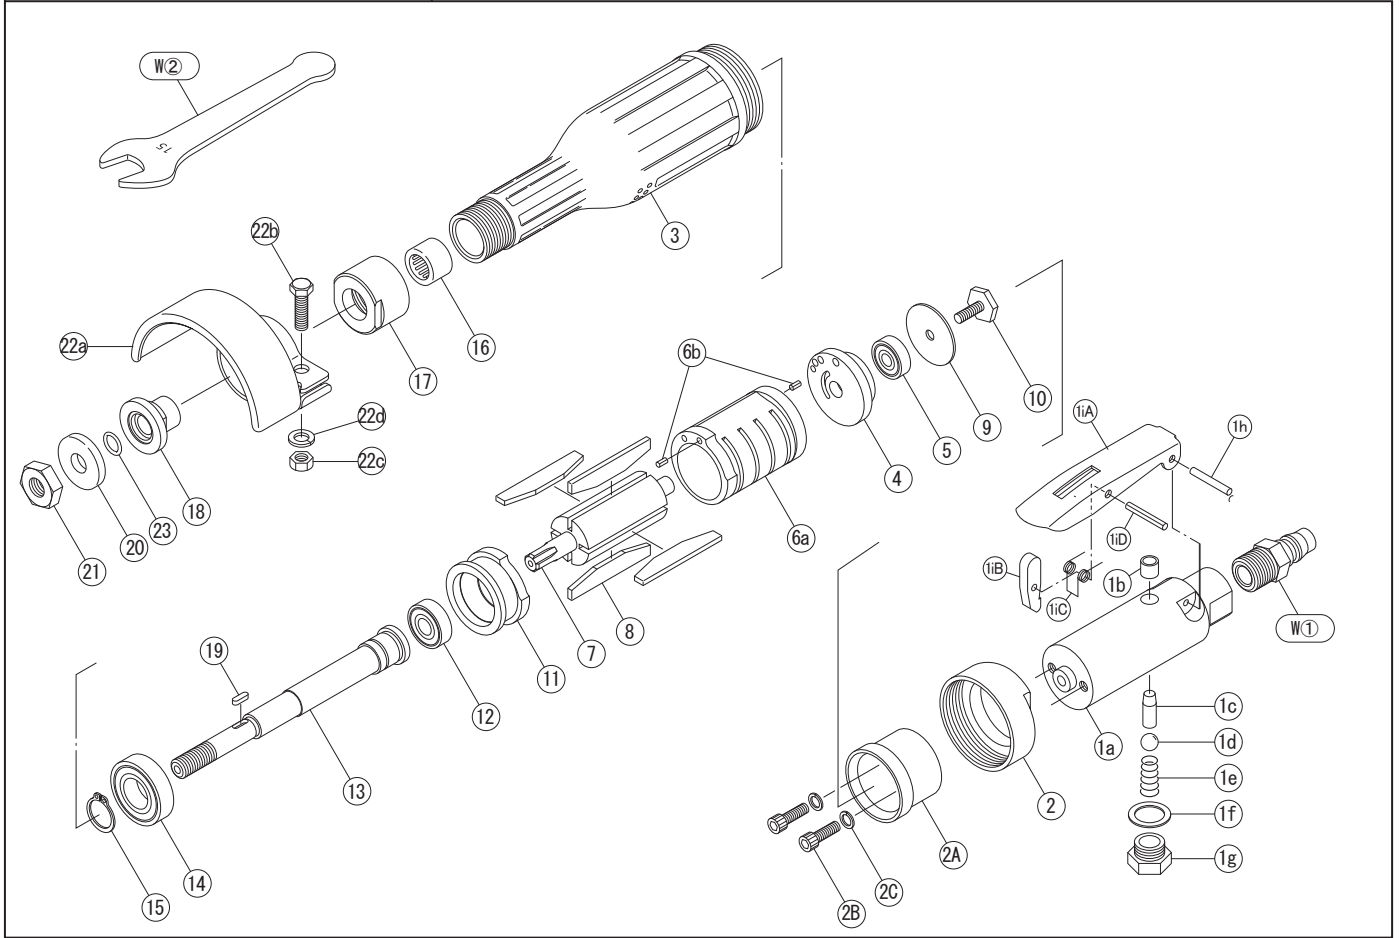

PARTS LIST

No.	Code	Name Of Part	Q'ty	No.	Code	Name Of Part	Q'ty
1	C7150	Throttle Body Assy	1	8	7208	Vane	4
1a	7150	Throttle Body	1	9	7110	Bearing Plate	1
1b	7151	Throttle Bush	1	10	7111	Hex.Bolt M5*9.5	1
1c	7153	Throttle Pin 6*21	1	11	6107	Lower Plate	1
1d	9471	Throttle Valve 3/8	1	12	9303	Ball Bearing 629	1
1e	9230	Throttle Spring	1	13	7114	Spindle	1
1f	9736	Gasket 14*20*1	1	14	9305	Ball Bearing 6002	1
1g	4106	Throttle Cap	1	15	9710	Snap Ring STW15	1
1h	9552	Spring Pin 3*22	1	16	9320	Needle Bearing HK1212	1
1i	C7064	Safety Lever Assy	1	17	7119	Bearing Cap	1
1iA	7064	Safety Lever	1	18	7120	Inner Flange	1
1iB	7065	Safety Lever Stopper	1	19	6021	Key 3*2.5*9	1
1iC	9282	Safety Lever Spring	1	20	7121	Outer Flange	1
1iD	9559	Spring Pin 3*20	1	21	9642	Hex.Nut 3/8	1
2	6102	Throttle Body Nut	1	22	C7211	Wheel Cover CP	1
2A	7159	Housing Cap	1	22a	7211	Wheel Cover	1
2B	9621	Bolt M5*15	2	22b	9602	Hex.Bolt M6*20	1
2C	9681	Spring Washer M5	1	22c	9640	Hex.Nut M6	1
3	7203	Housing	4	22d	9682	Spring Washer M6	1
4	7205	Upper Plate	1	23	9402	O-Ring P8	1
5	9300	Ball Bearing 608	1	W①	9106	Coupling PM23	1
6	C7206	Cylinder Assy	1	W②	9813	Spanner 15mm	1
6a	7206	Cylinder	1				
6b	9551	Spring Pin 3*8	1				
7	7207	Rotor	1				